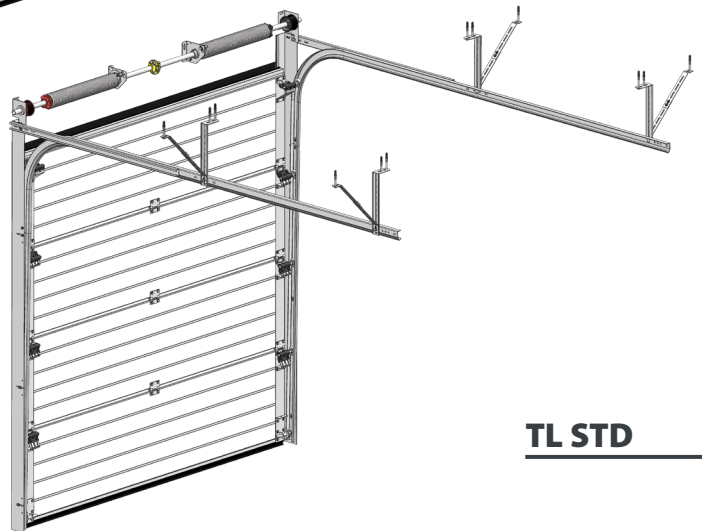

Hardware type TL

Components of our sectional garage doors have been developed and tested under the most demanding industrial conditions. Over decades of operations we have perfected every detail of our doors. We call it Intelligent Quality Control and it is a continuous process.

The torsion spring system expands the possibility to build doors up to 39' 4 1/2" wide with smooth and reliable operation.

Ball bearing rollers. Nylon coated rollers guarantee longer service and quiet operation.

Finger protection. Anti-pinching panels guarantee safe operation.

Side brackets with an adjustable roller carrier ensure the most efficient performance.

A convenient internal handle is located at the bottom corner and is very useful in case of manual operation.

Optional electric operator for your additional convenience.

TL STD