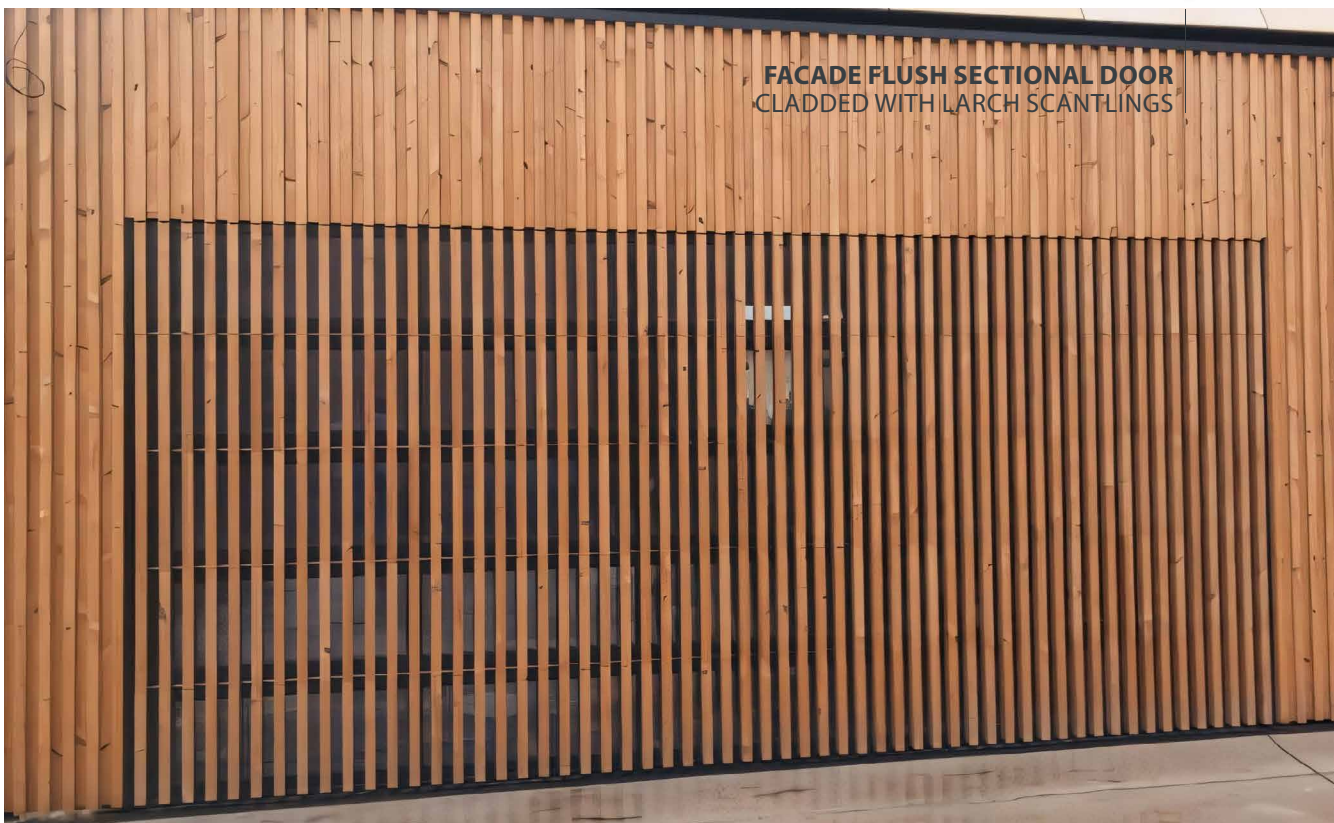

FACADE FLUSH SECTIONAL DOOR
PROVIDES A POSSIBILITY TO CONCEAL GARAGE DOOR

FACADE FLUSH SECTIONAL DOOR
CLADDED WITH LARCH SCANTLINGS