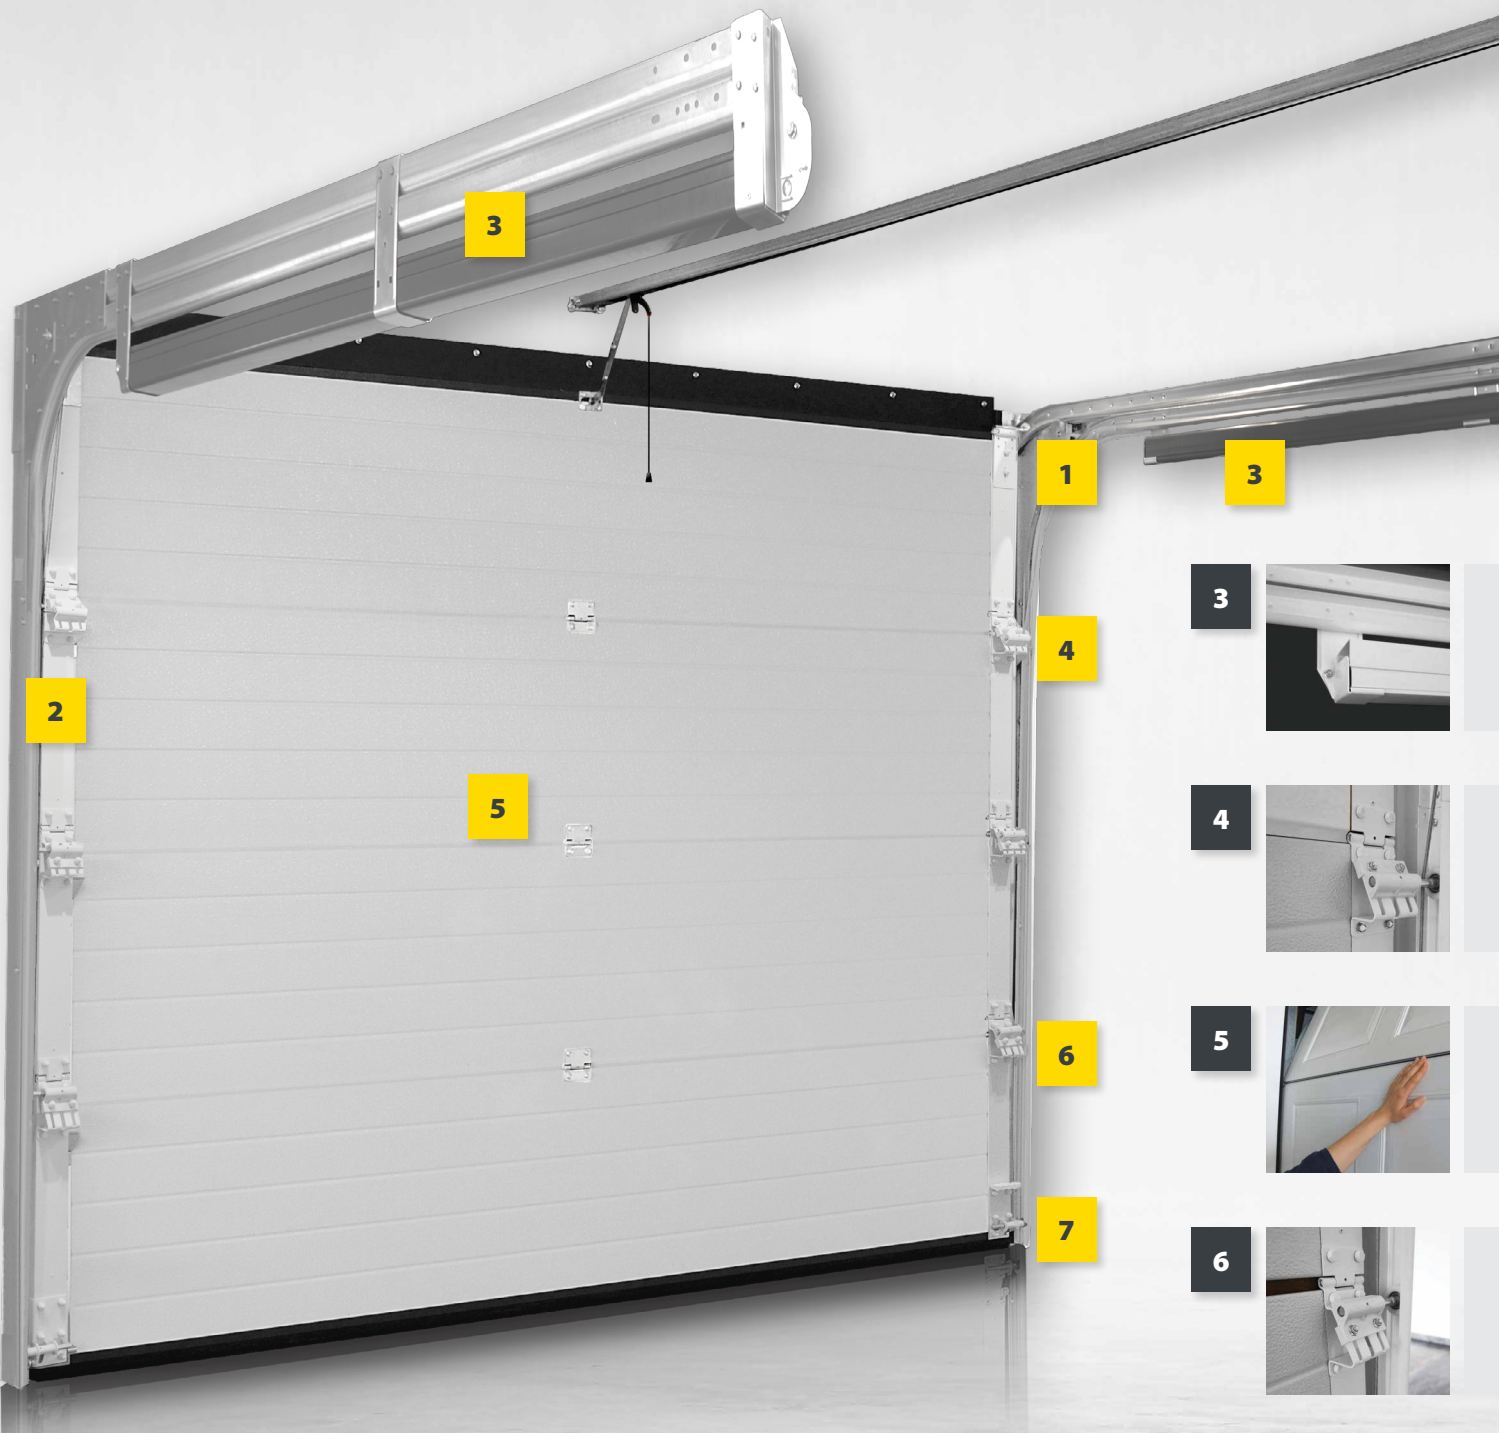

MIDI 9 1/4" x 9 1/4"

MINI 6 1/8" x 6 1/8"

MAXI 12 3/8"

MIDI 9 1/4"

MINI 6 1/8"

31 11/16" x 6 1/8"

1

A safe and reliable track system. Tracks are zinc coated as a standard, but they also can be powder coated in almost any color.