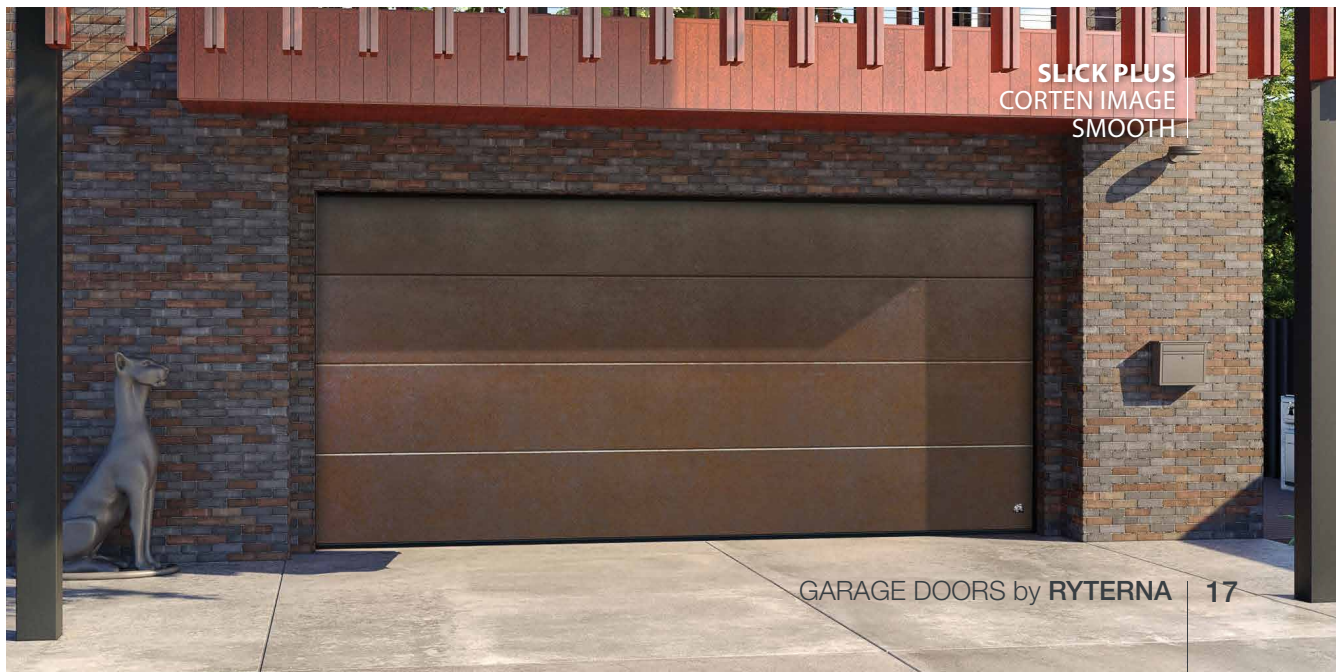

SLICK PLUS
METALLIC ANTHRACITE
SMOOTH
DECOR A-27

SLICK PLUS
CORTEN IMAGE
SMOOTH