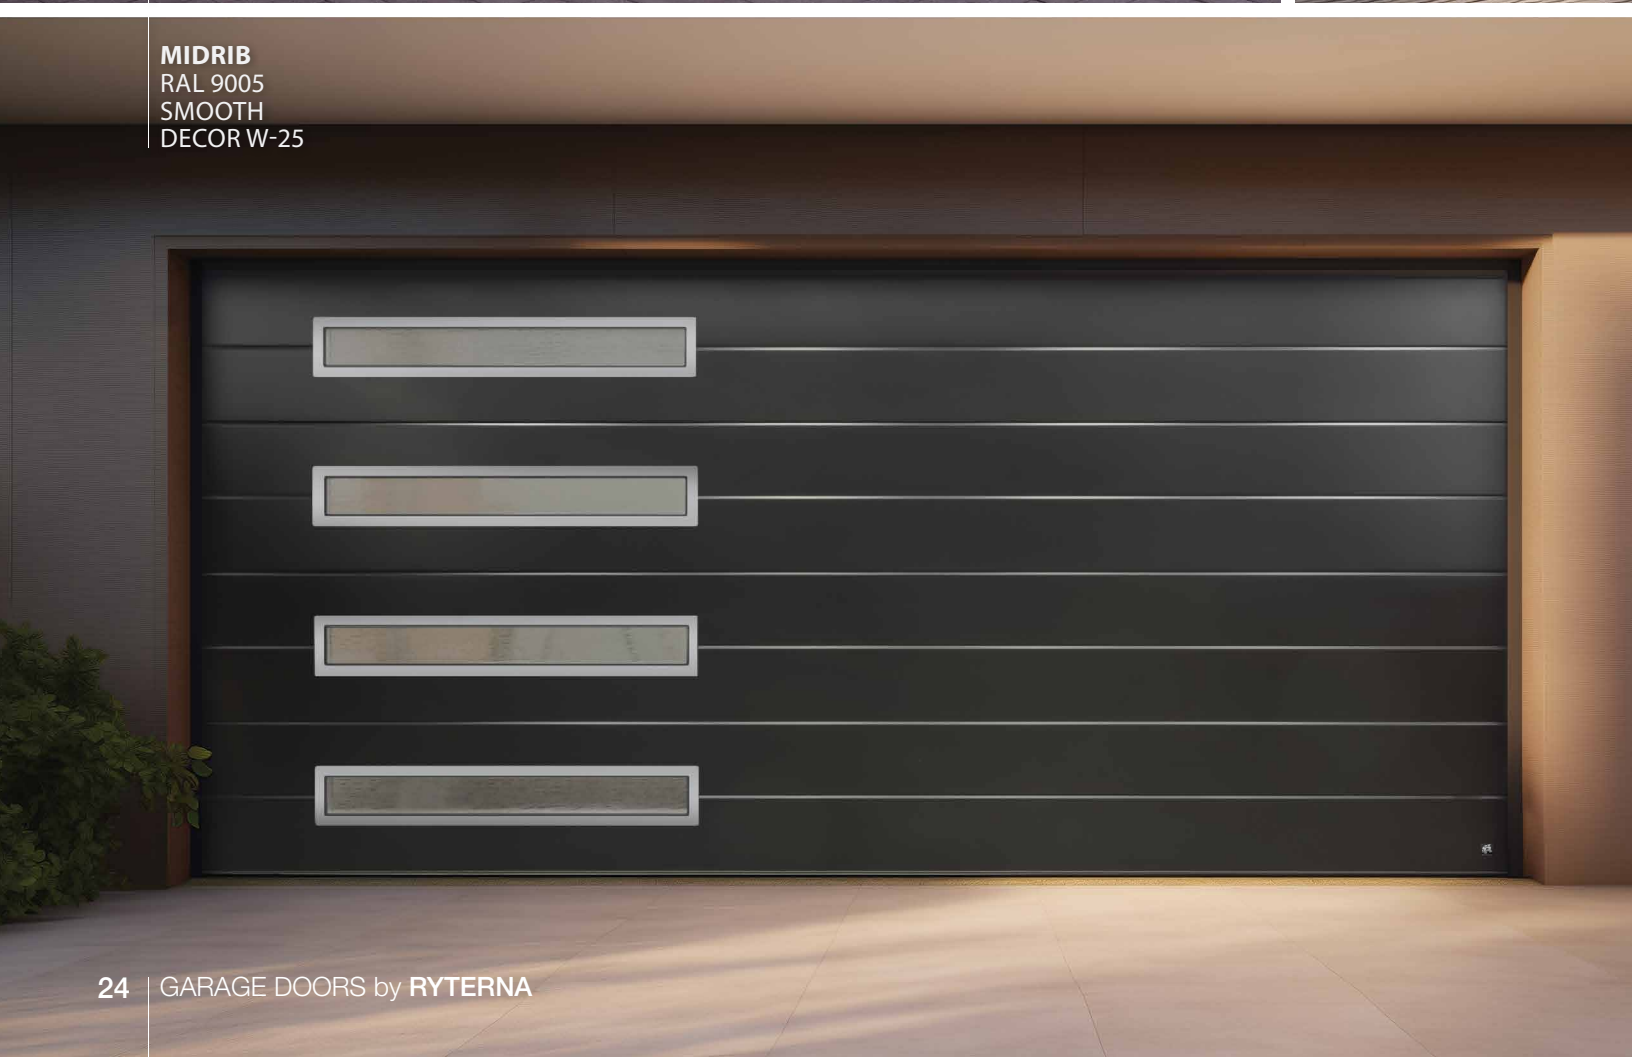

MIDRIB
DARK OAK
SMOOTH
VENTILATION GRILL