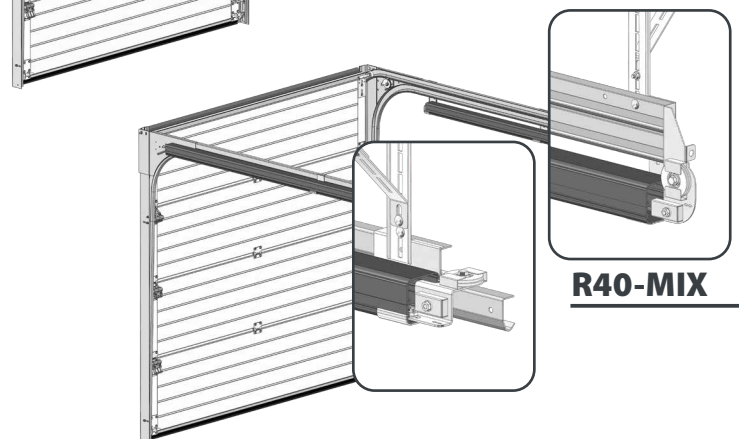

A convenient internal handle is located at the bottom corner and is very useful in case of manual operation.

Optional electric operator for your additional convenience.

R40-TM

R40-SM

R40-UM

R40-MIX

1 Safe and reliable track system. Industrial grade tracks are designed for reliable and secure operation.