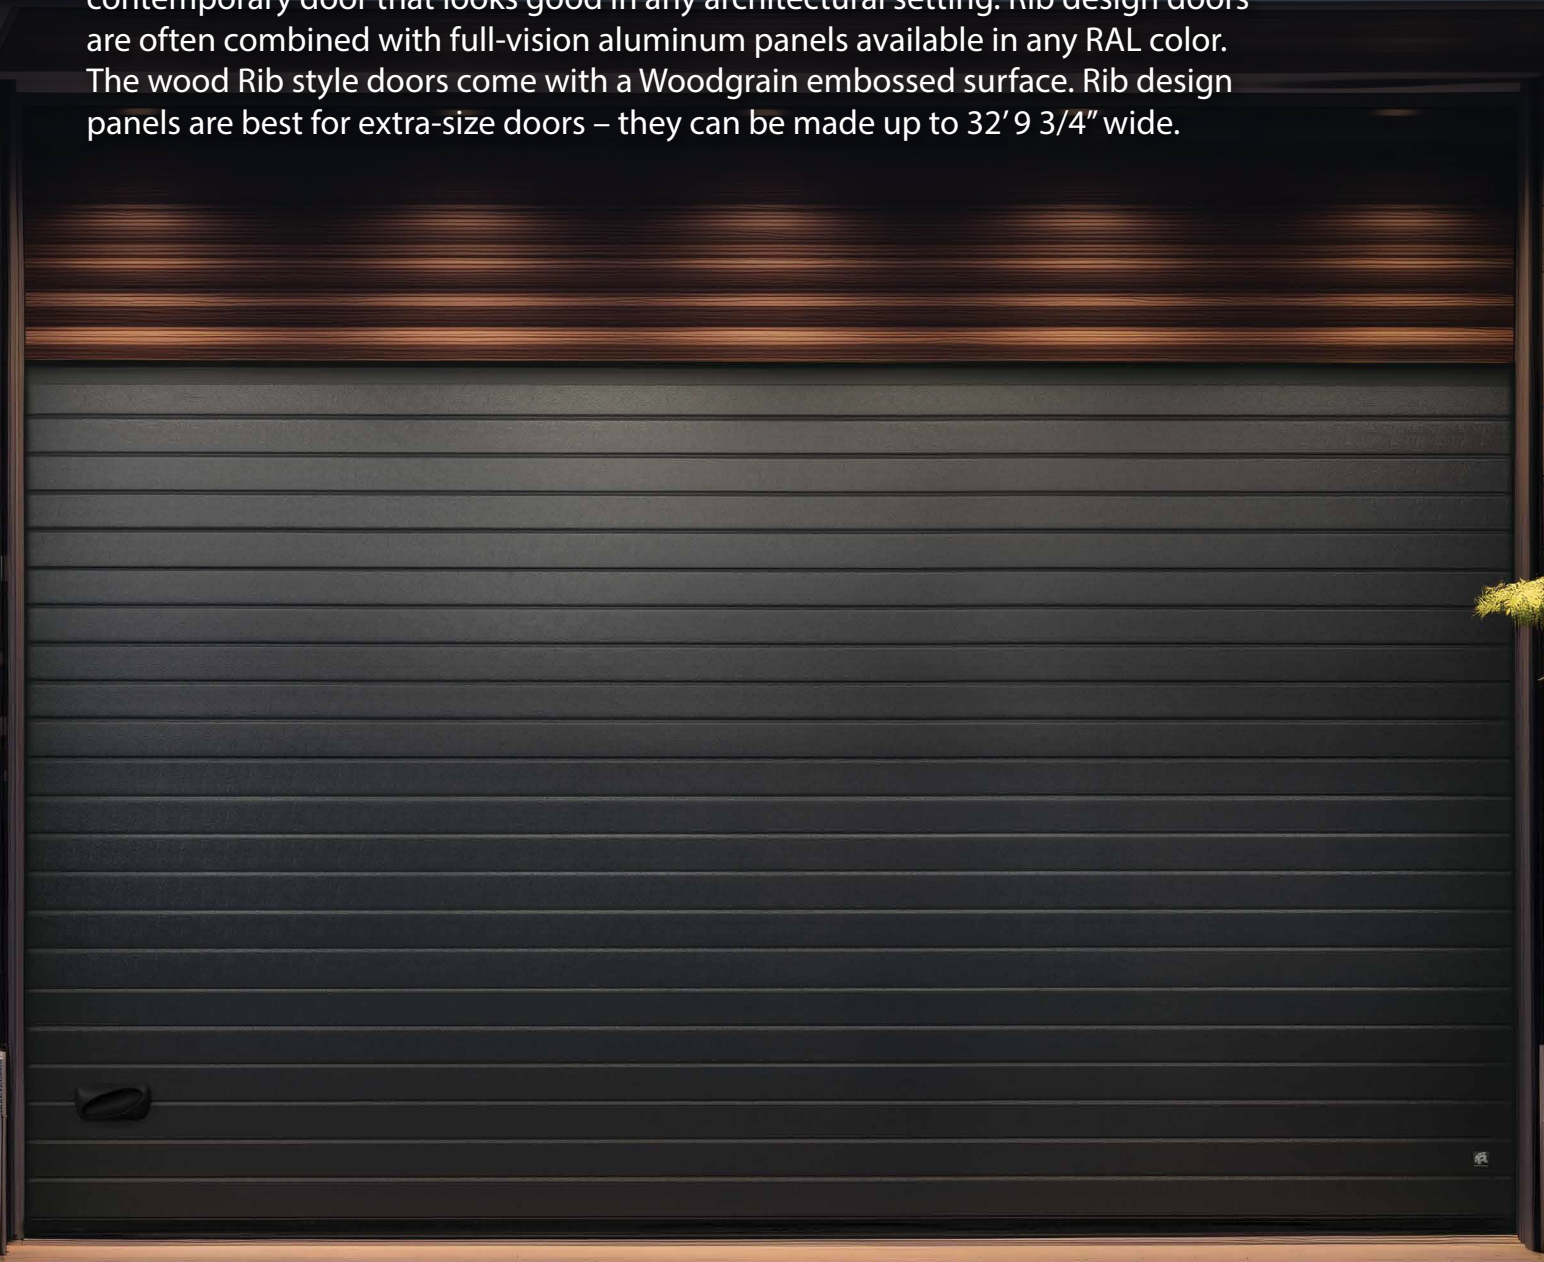

Rib

Horizontal ribs every 4" give this door a light, robust appearance. This is a contemporary door that looks good in any architectural setting. Rib design doors are often combined with full-vision aluminum panels available in any RAL color. The wood Rib style doors come with a Woodgrain embossed surface. Rib design panels are best for extra-size doors – they can be made up to 32' 9 3/4" wide.

RIB
RAL 7016
STUCCO

Other painted colors
similar to RAL palette

**STANDARD
COLORS**