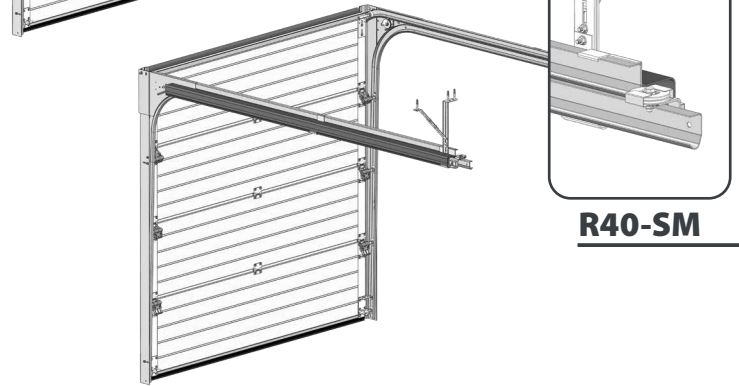

A convenient internal handle is located at the bottom corner and is very useful in case of manual operation.

Optional electric operator for your additional convenience.

R40-TM

R40-SM

R40-UM

R40-MIX

1 Safe and reliable track system. Industrial grade tracks are designed for reliable and secure operation.