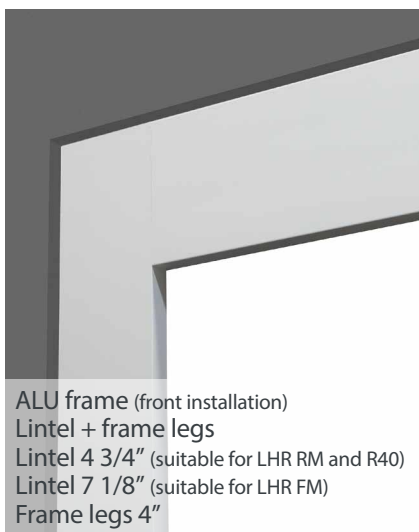

ALU Lintel profile only
4 3/4"; 7 1/8"

ALU frame with molding

ALU frame (front installation)
Lintel + frame legs
Lintel 4 3/4" (suitable for LHR RM and R40)
Lintel 7 1/8" (suitable for LHR FM)
Frame legs 4"