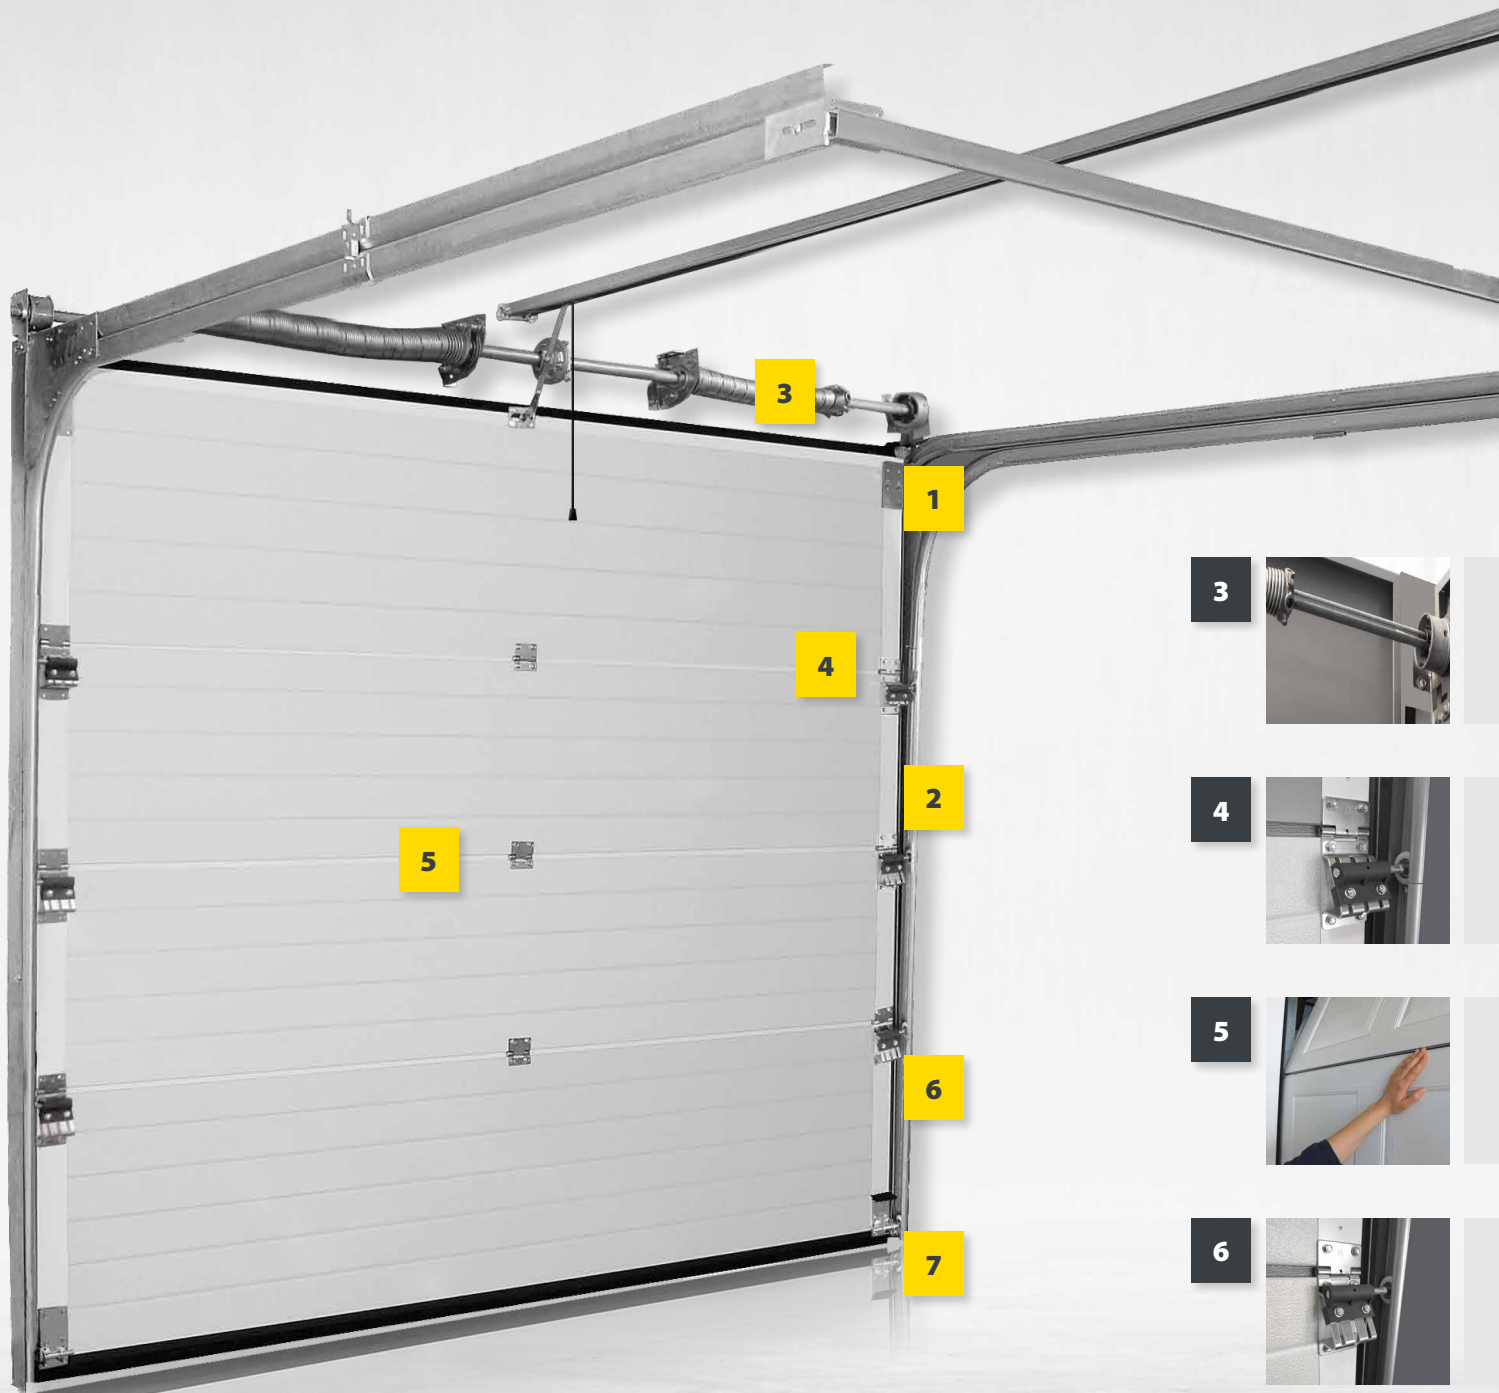

A convenient internal handle is located at the bottom corner and is very useful in case of manual operation.

Optional electric operator for your additional convenience.

R40-TM

R40-SM

R40-UM

R40-MIX

1 Safe and reliable track system. Industrial grade tracks are designed for reliable and secure operation.