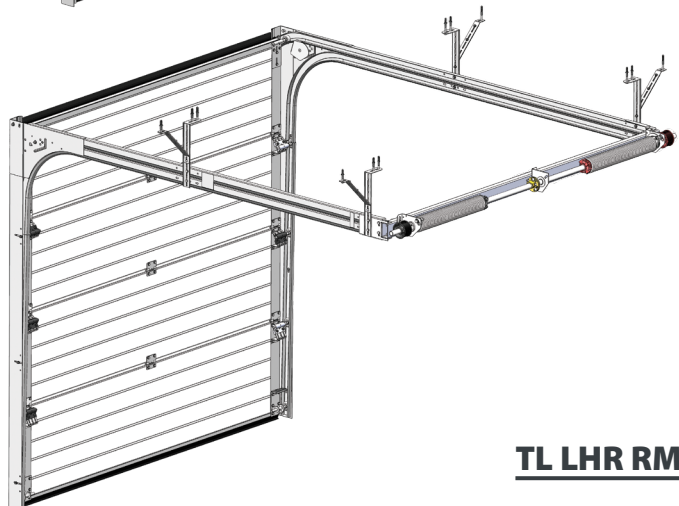

Hardware type TL

Components of our sectional garage doors have been developed and tested under the most demanding industrial conditions. Over decades of operations we have perfected every detail of our doors. We call it Intelligent Quality Control and it is a continuous process.

The torsion spring system expands the possibility to build doors up to 39' 4 1/2" wide with smooth and reliable operation.

Ball bearing rollers. Nylon coated rollers guarantee longer service and quiet operation.

Finger protection. Anti-pinching panels guarantee safe operation.

Side brackets with an adjustable roller carrier ensure the most efficient performance.

A convenient internal handle is located at the bottom corner and is very useful in case of manual operation.

Optional electric operator for your additional convenience.

TL LHR RM