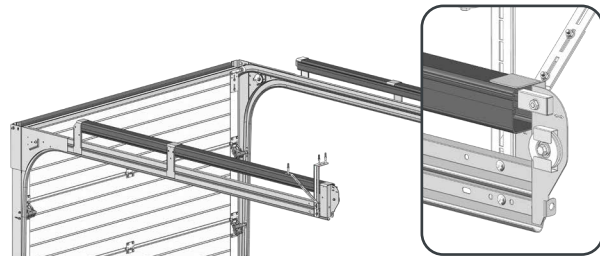

Hardware type R40

R40 sectional doors are customer and installer-friendly, requiring minimal headroom and side room. They are a perfect choice for both new-build and renovated houses.

Tension spring system can be fitted on the side, top or under the tracks. 4 spring system ensures safe and reliable operation.

Ball bearing rollers. Nylon coated rollers guarantee longer service and quiet operation.

Finger protection. Anti-pinching panels guarantee safe operation.

Side brackets with an adjustable roller carrier ensure the most efficient performance.

A convenient internal handle is located at the bottom corner and is very useful in case of manual operation.

Optional electric operator for your additional convenience.

R40-TM