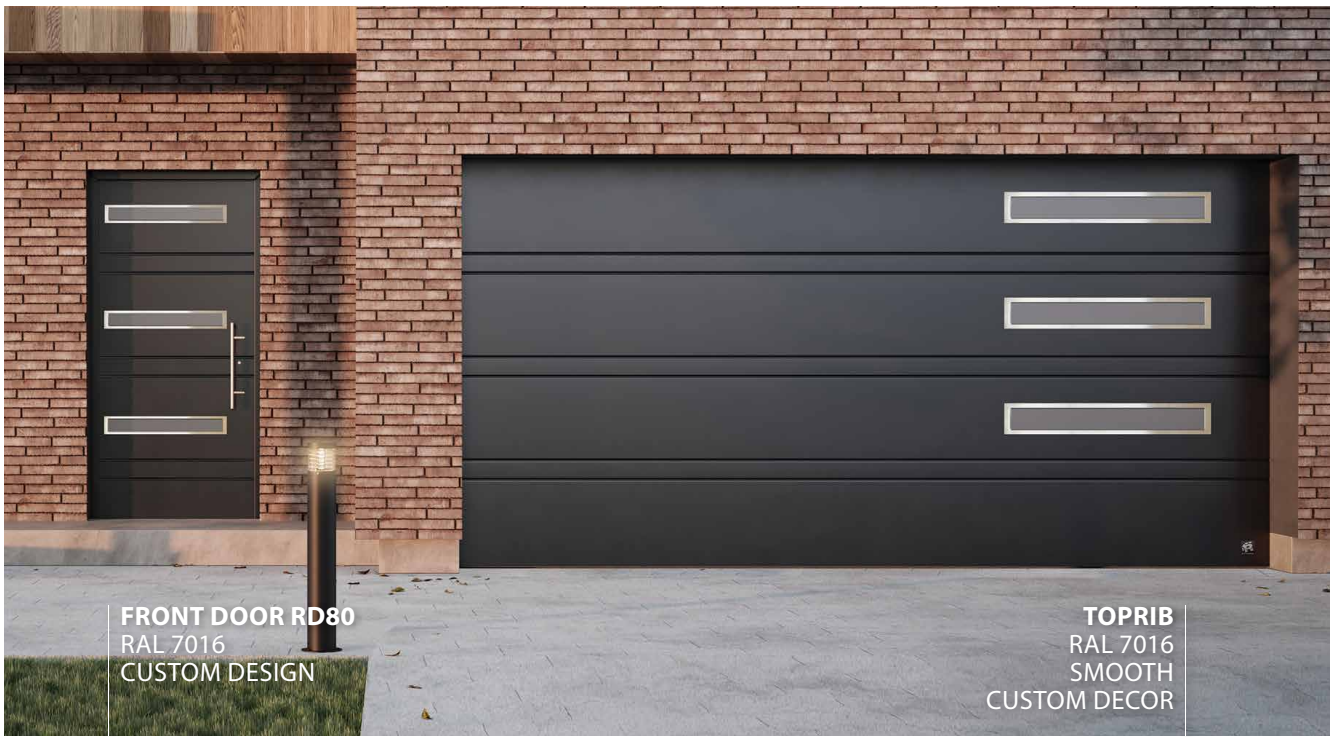

FRONT DOOR RD80
RAL 7016
WOOD IMAGE PANEL DECOR
CUSTOM DESIGN

ALUMAX
RAL 7016
SMOOTH
WOOD IMAGE PANEL DECOR

SLICK
RAL 7016
SMOOTH
DECOR AW-14