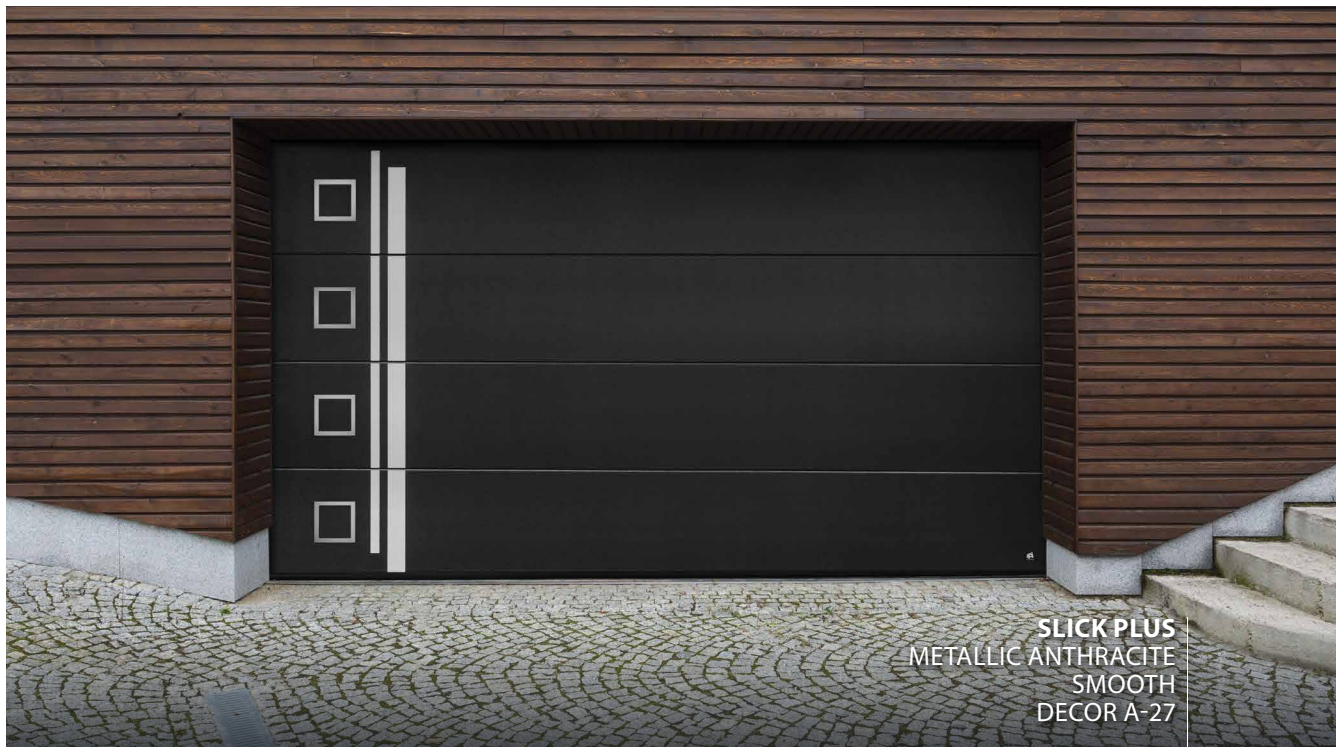

SLICK PLUS
STAINLESS STEEL
SMOOTH