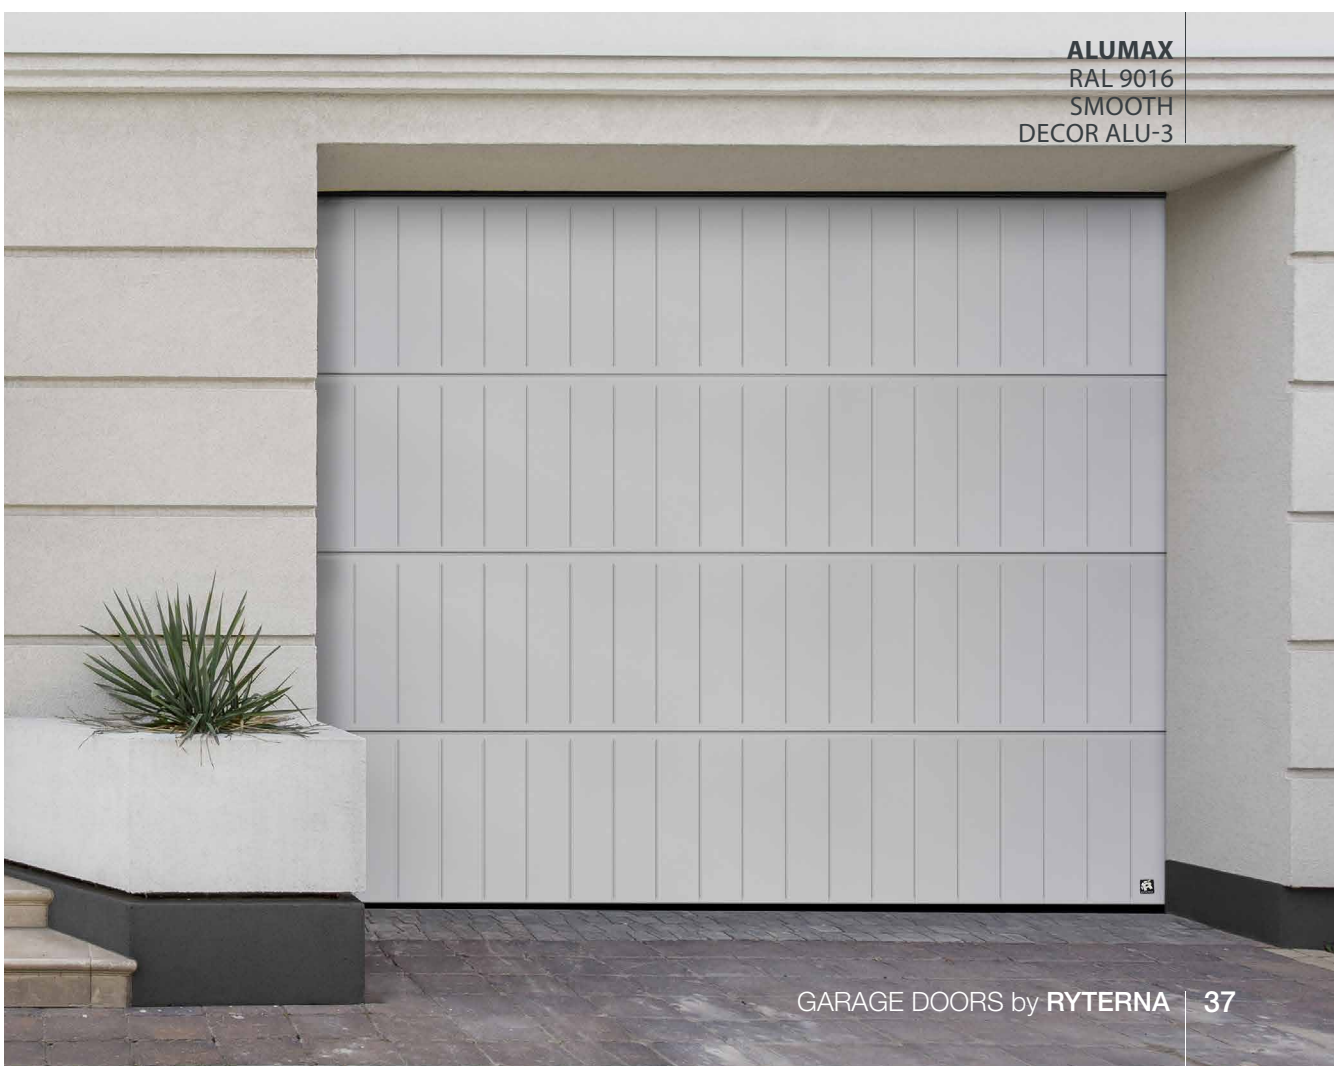

ALUMAX
RAL 8022
SMOOTH
DECOR ALU-5