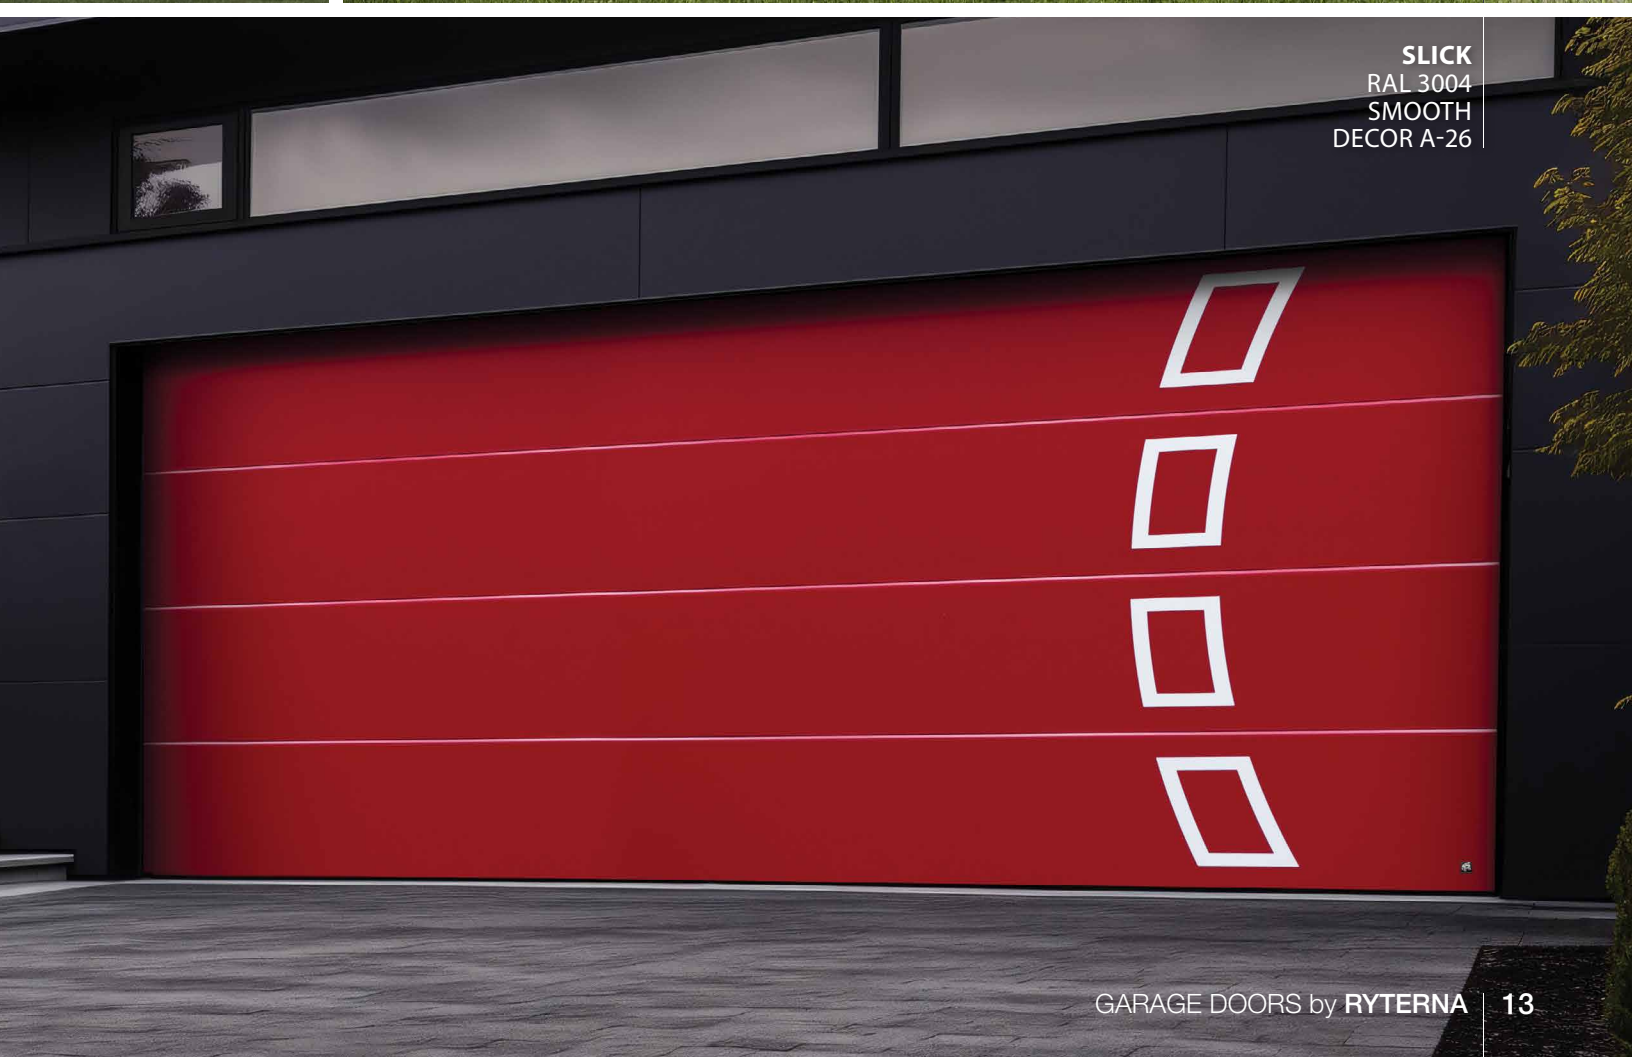

SLICK
RAL 7016
SMOOTH
CUSTOM DECOR

SLICK
RAL 3004
SMOOTH
DECOR A-26

FRONT DOOR RD80
RAL 7016
DESIGN 303

SLICK
RAL 7016
SMOOTH

Slick Plus

Elevate modern aesthetics to a new level. These exclusive, laminated doors feature an impeccably smooth surface, ideal for harmonizing with sophisticated stainless steel windows or decorative elements. Available finishes, including Stainless Steel, Metallic Anthracite and Copper add a touch of elegance and distinction, ensuring your door isn't just a part of your home, but a standout piece of your exterior design.