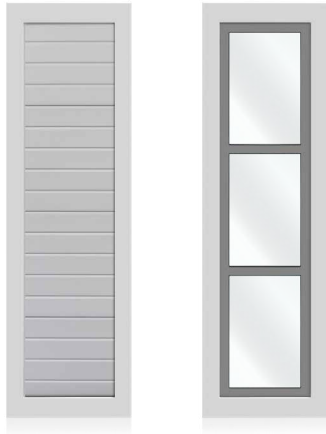

Fascia panels and installation frames

Vertical fascia panels