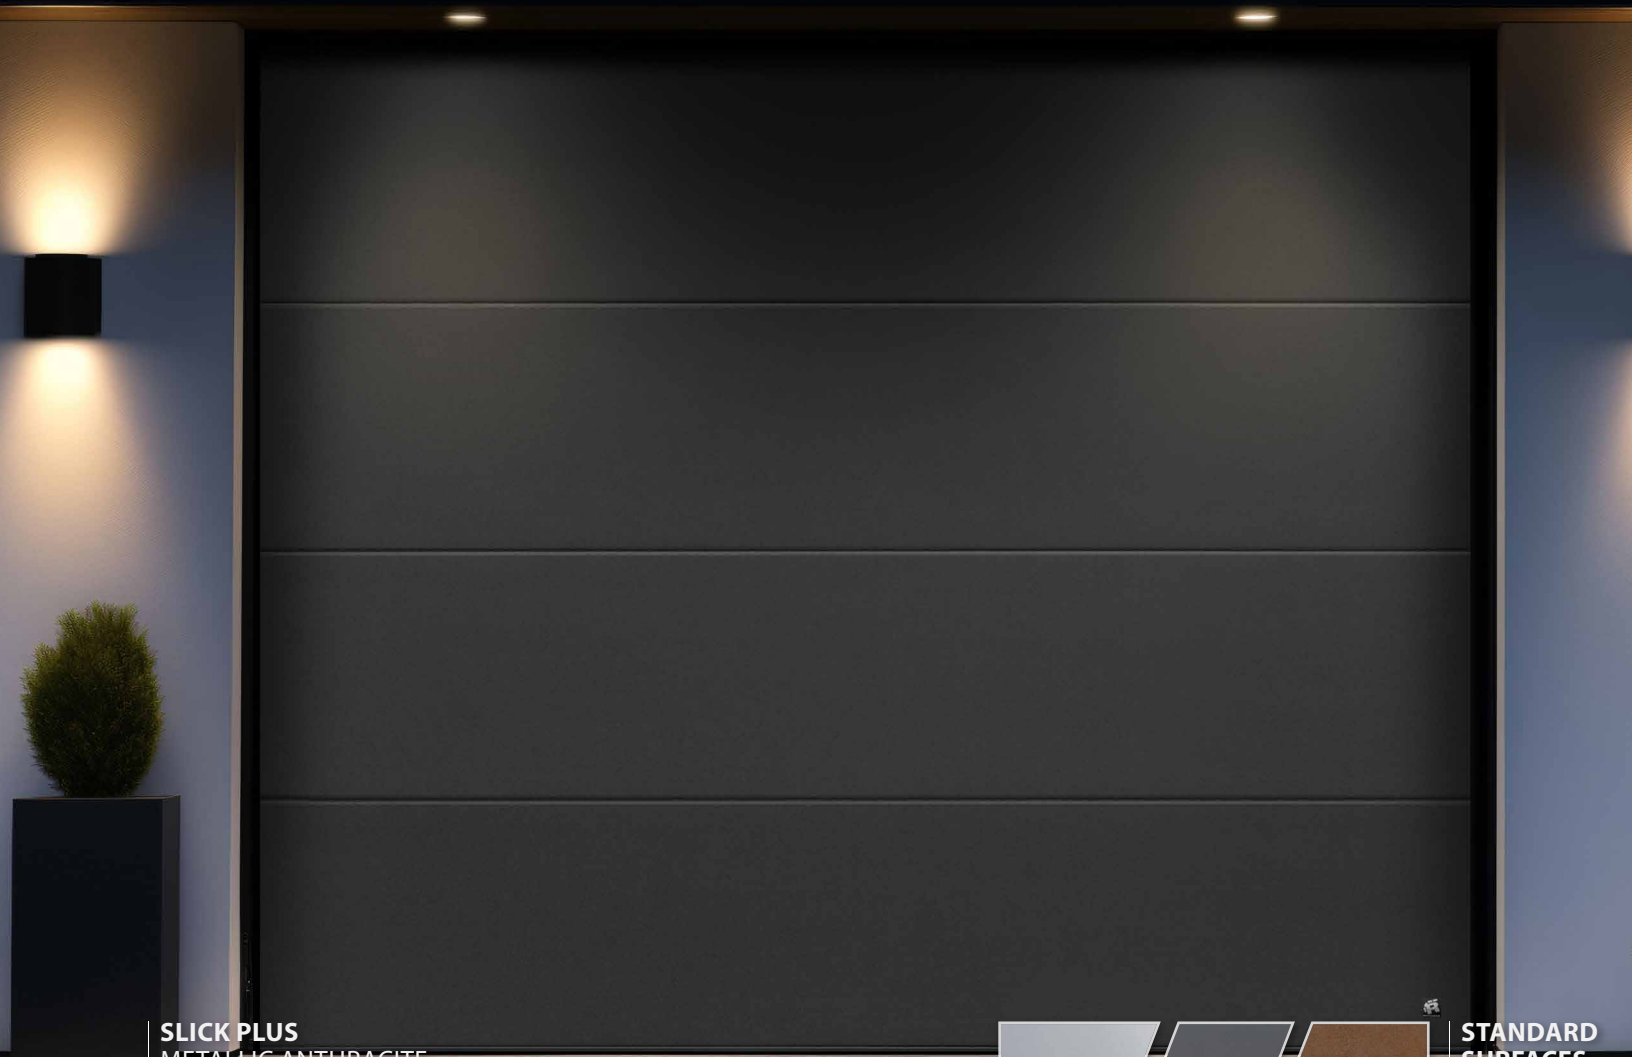

SLICK
RAL 7016
SMOOTH
CUSTOM DECOR

SLICK
RAL 3004
SMOOTH
DECOR A-26

FRONT DOOR RD80
RAL 7016
DESIGN 303

SLICK
RAL 7016
SMOOTH

Slick Plus

Elevate modern aesthetics to a new level. These exclusive, laminated doors feature an impeccably smooth surface, ideal for harmonizing with sophisticated stainless steel windows or decorative elements. Available finishes, including Stainless Steel, Metallic Anthracite and Copper add a touch of elegance and distinction, ensuring your door isn't just a part of your home, but a standout piece of your exterior design.