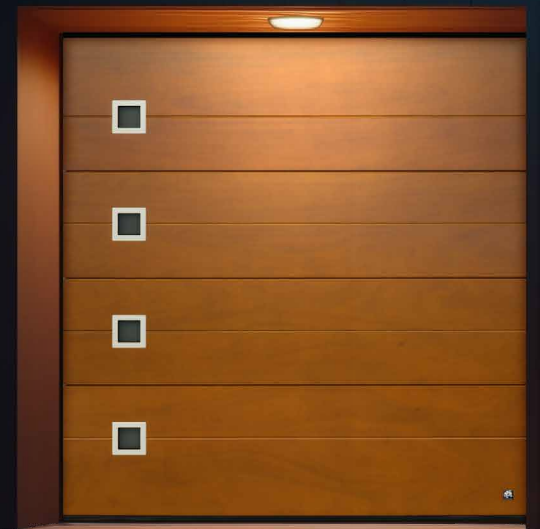

The best option

RYTERNA

One-stop comprehensive solutions

A wide range of product portfolio: garage, industrial, high-speed doors, front doors, gates and fences. Comprehensive and matching solutions from one manufacturer.

Door durability

Extra thick panel tin skin on the outside and inside: 1/64" on embossed smooth, ~1/32" on Slick design panels. Durable and more secure garage doors have longer service life.

Sealing options

We offer two top and four bottom sealing choices for sectional doors. Therefore you can get the best possible weather sealing that can compensate certain building drawbacks.

Panel thickness

Range of panel thickness (1 3/16", 1 9/16", 2 3/8", 3 3/16") - will accommodate almost any customer's specifications.

Adapting to slopes

In the case of a side-sloping driveway, the lower panel is made to conform the slope, allowing it to install sectional door with perfect sealing.

Robust tracks

Guiding tracks are made of 1/16" or 5/64" thick metal to ensure a strong construction, simple installation and smooth operation.