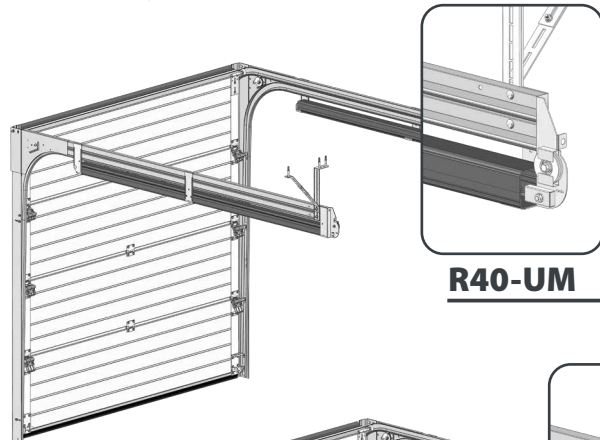

A convenient internal handle is located at the bottom corner and is very useful in case of manual operation.

Optional electric operator for your additional convenience.

R40-TM

R40-SM

R40-UM

R40-MIX

1 Safe and reliable track system. Industrial grade tracks are designed for reliable and secure operation.