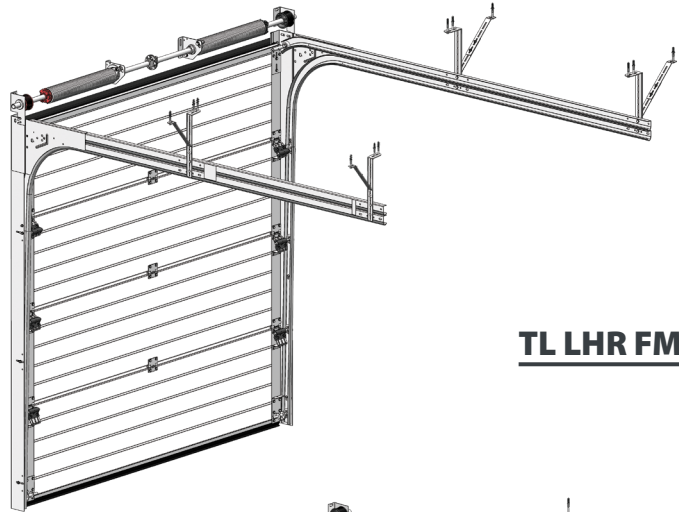

Hardware type TL

Components of our sectional garage doors have been developed and tested under the most demanding industrial conditions. Over decades of operations we have perfected every detail of our doors. We call it Intelligent Quality Control and it is a continuous process.

The torsion spring system expands the possibility to build doors up to 39' 4 1/2" wide with smooth and reliable operation.

Ball bearing rollers. Nylon coated rollers guarantee longer service and quiet operation.

Finger protection. Anti-pinching panels guarantee safe operation.

Side brackets with an adjustable roller carrier ensure the most efficient performance.

A convenient internal handle is located at the bottom corner and is very useful in case of manual operation.

Optional electric operator for your additional convenience.

TL LHR FM