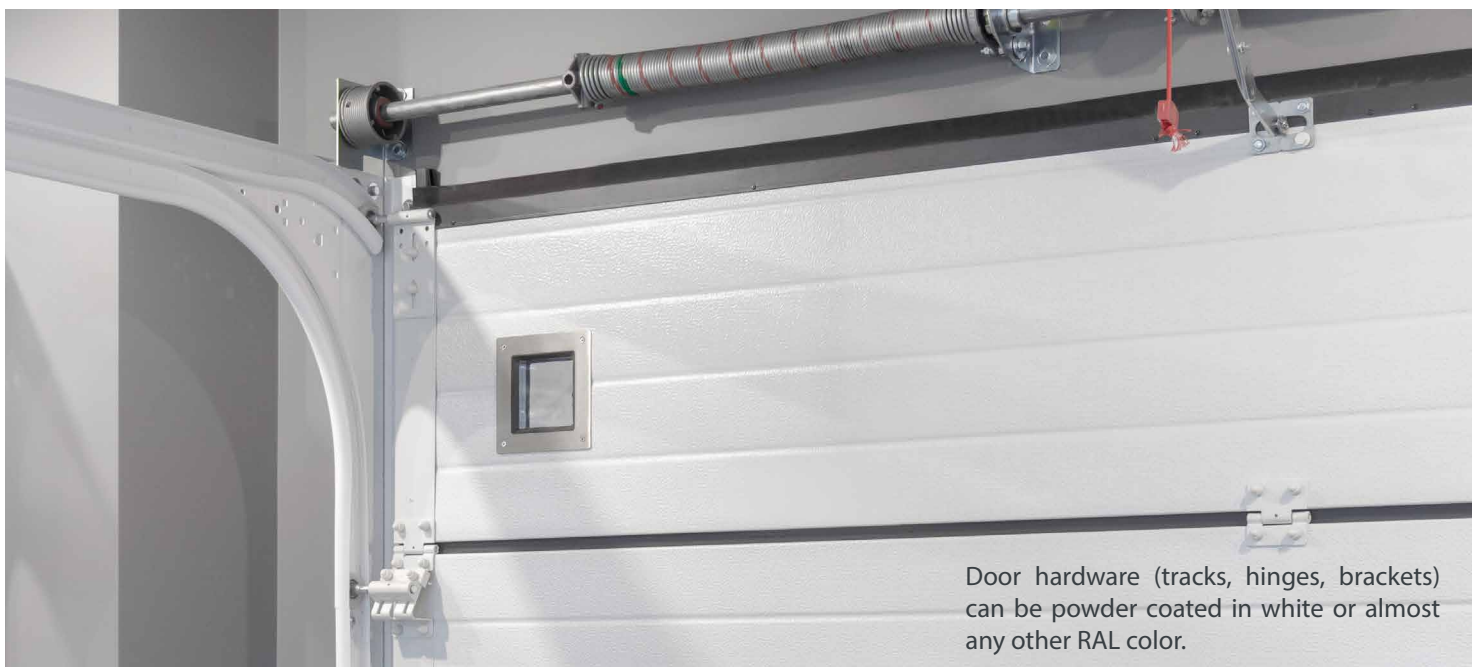

Knob lock

Knob handle

Pet flap

RAL painted ventilation grill

Integrated mailbox

Integrated mailbox

Door hardware (tracks, hinges, brackets) can be powder coated in white or almost any other RAL color.

Custom-made