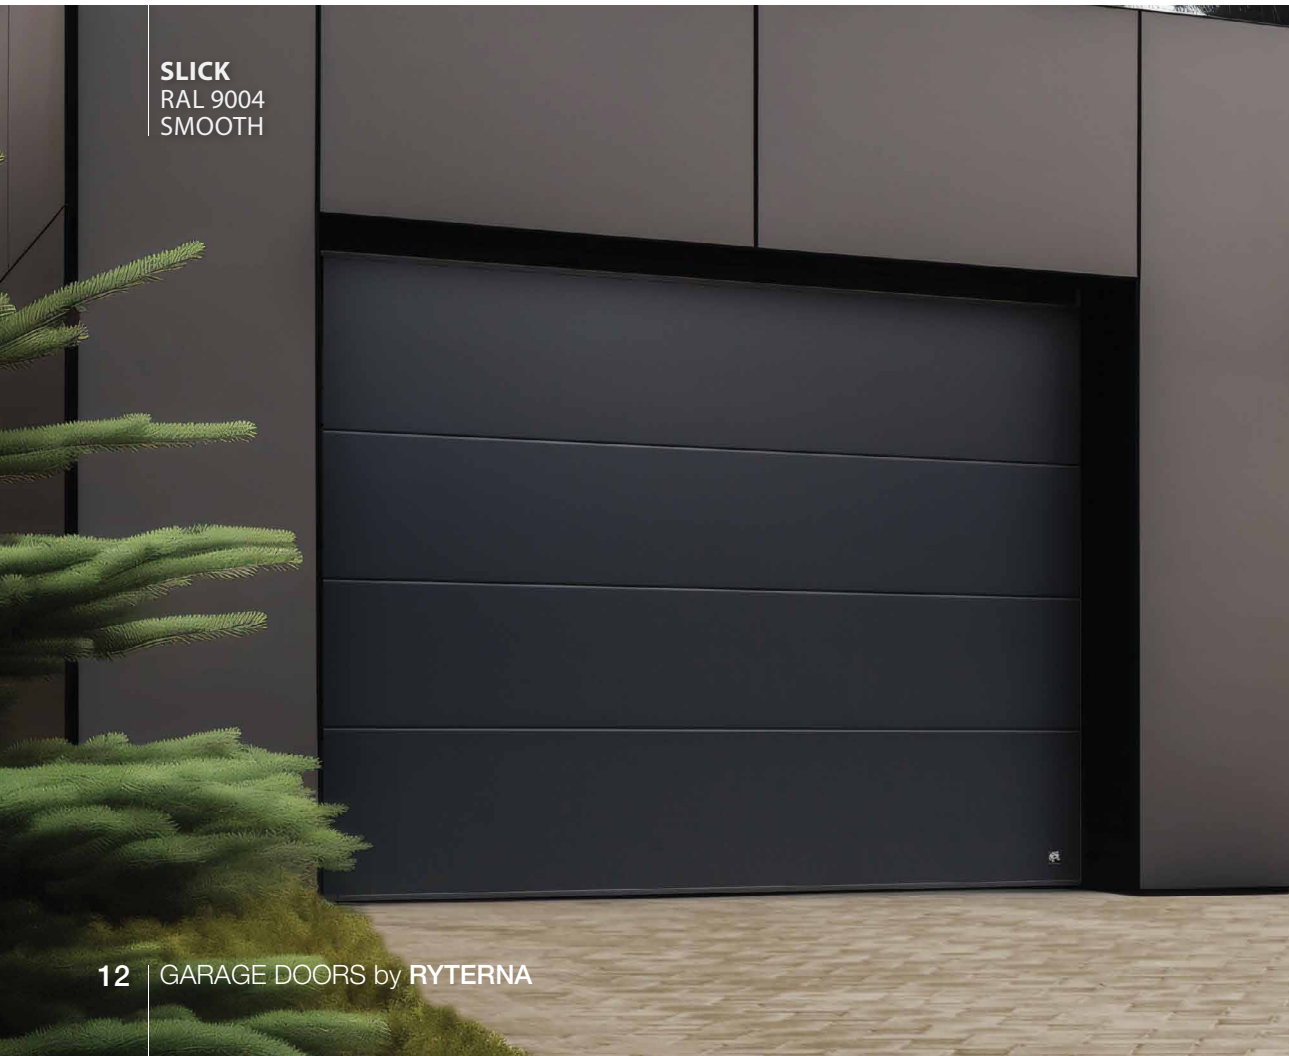

SLICK
RAL 9006
SMOOTH
CUSTOM DECOR, RAL 2004

SLICK
RAL 9004
SMOOTH