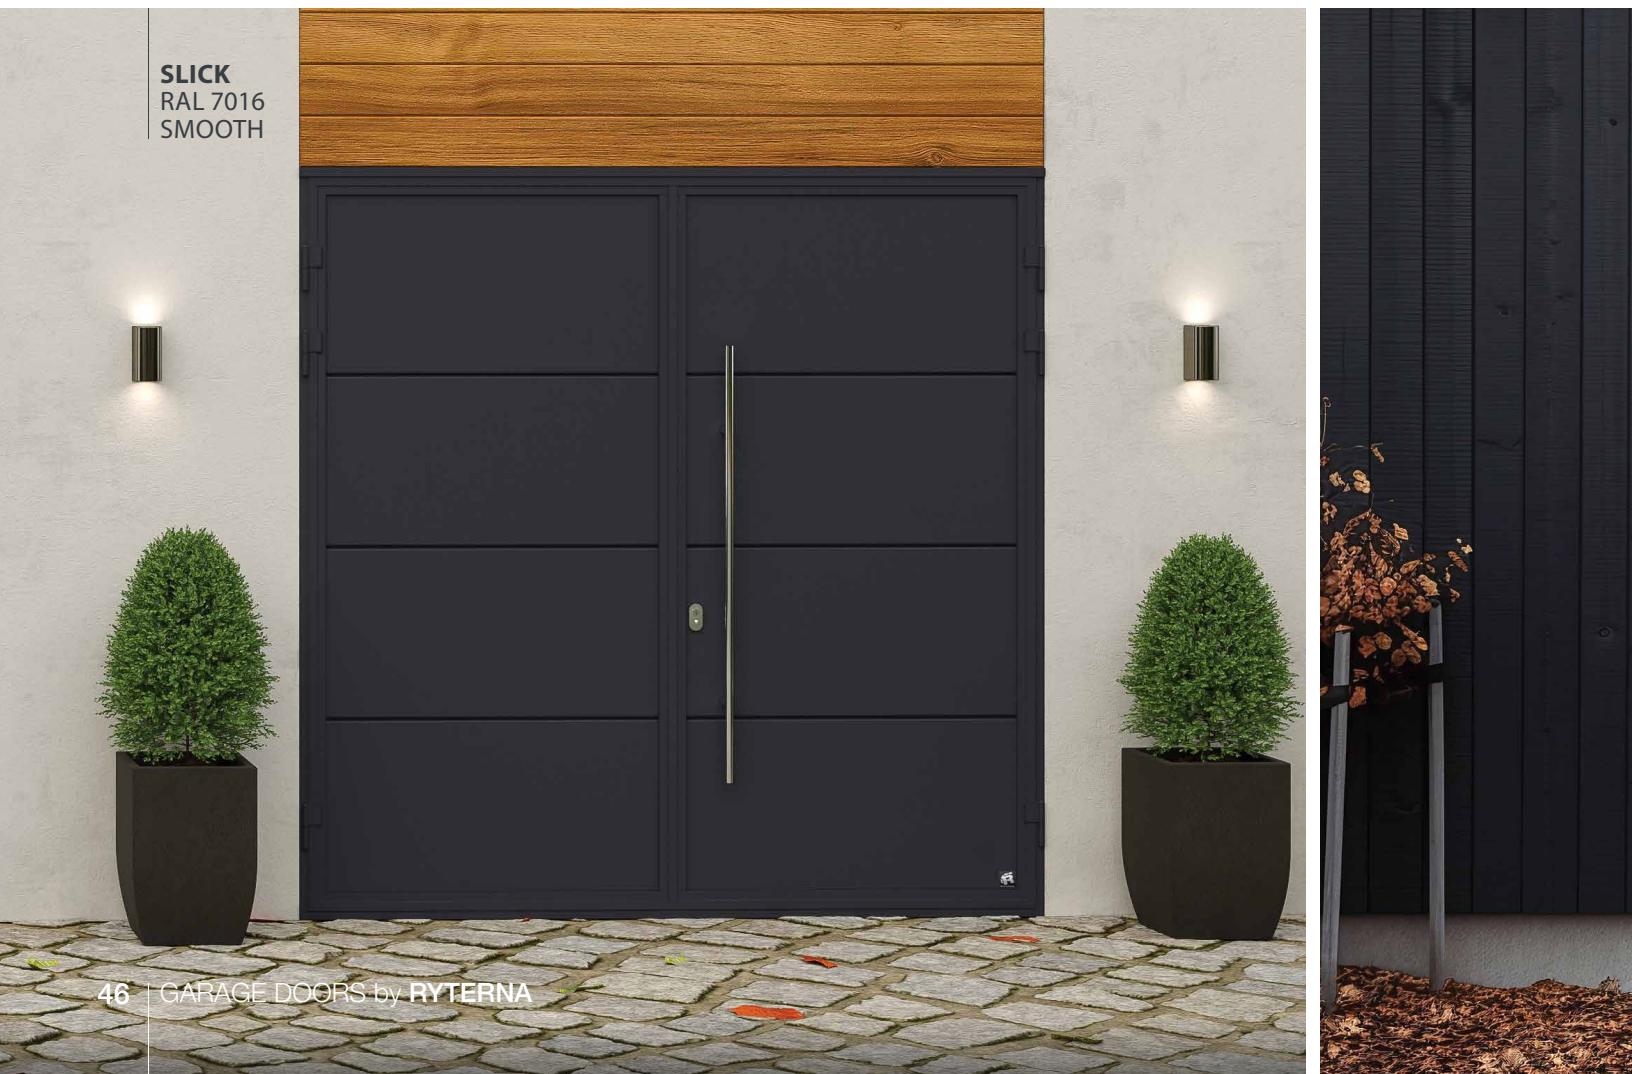

MODERN
RAL 9016
SMOOTH

SLICK
RAL 7016
SMOOTH