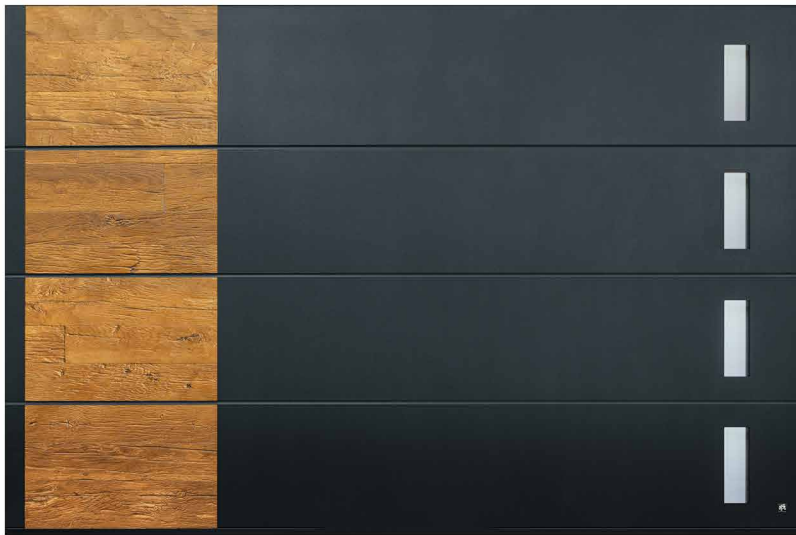

GARAGE DOORS