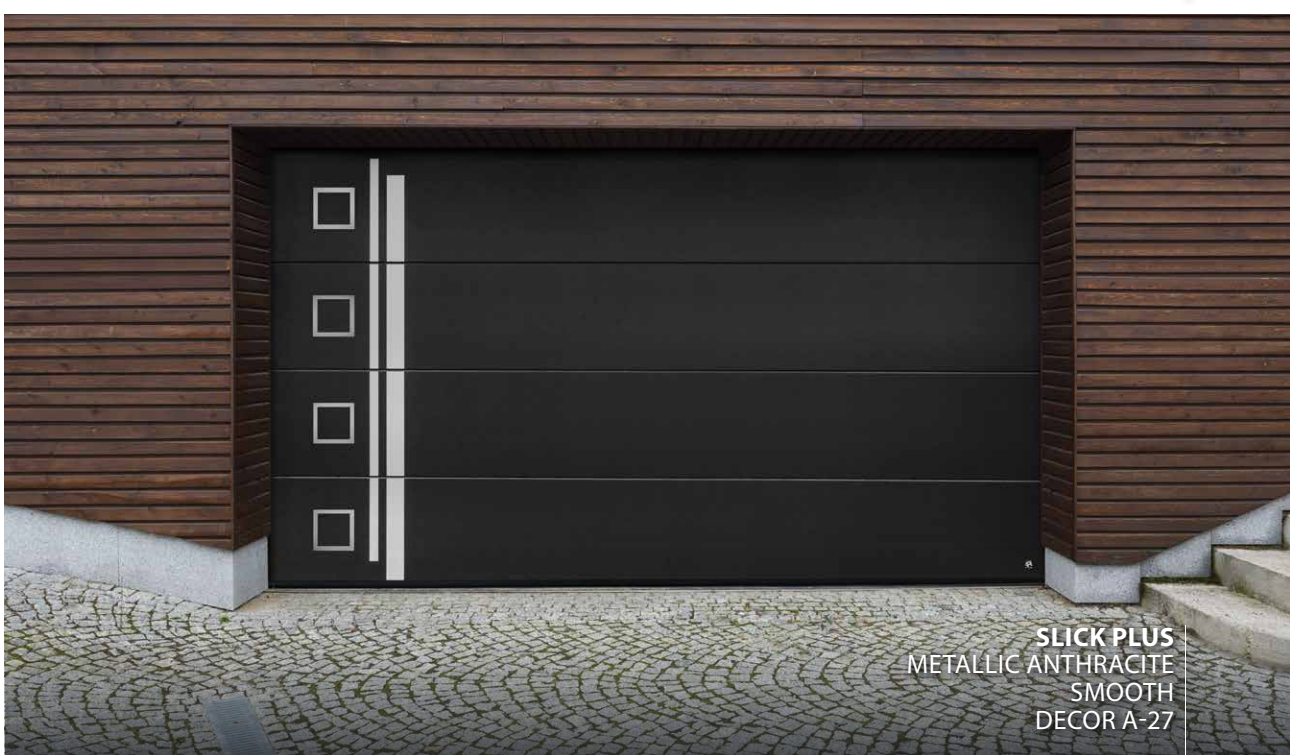

SLICK PLUS
STAINLESS STEEL
SMOOTH