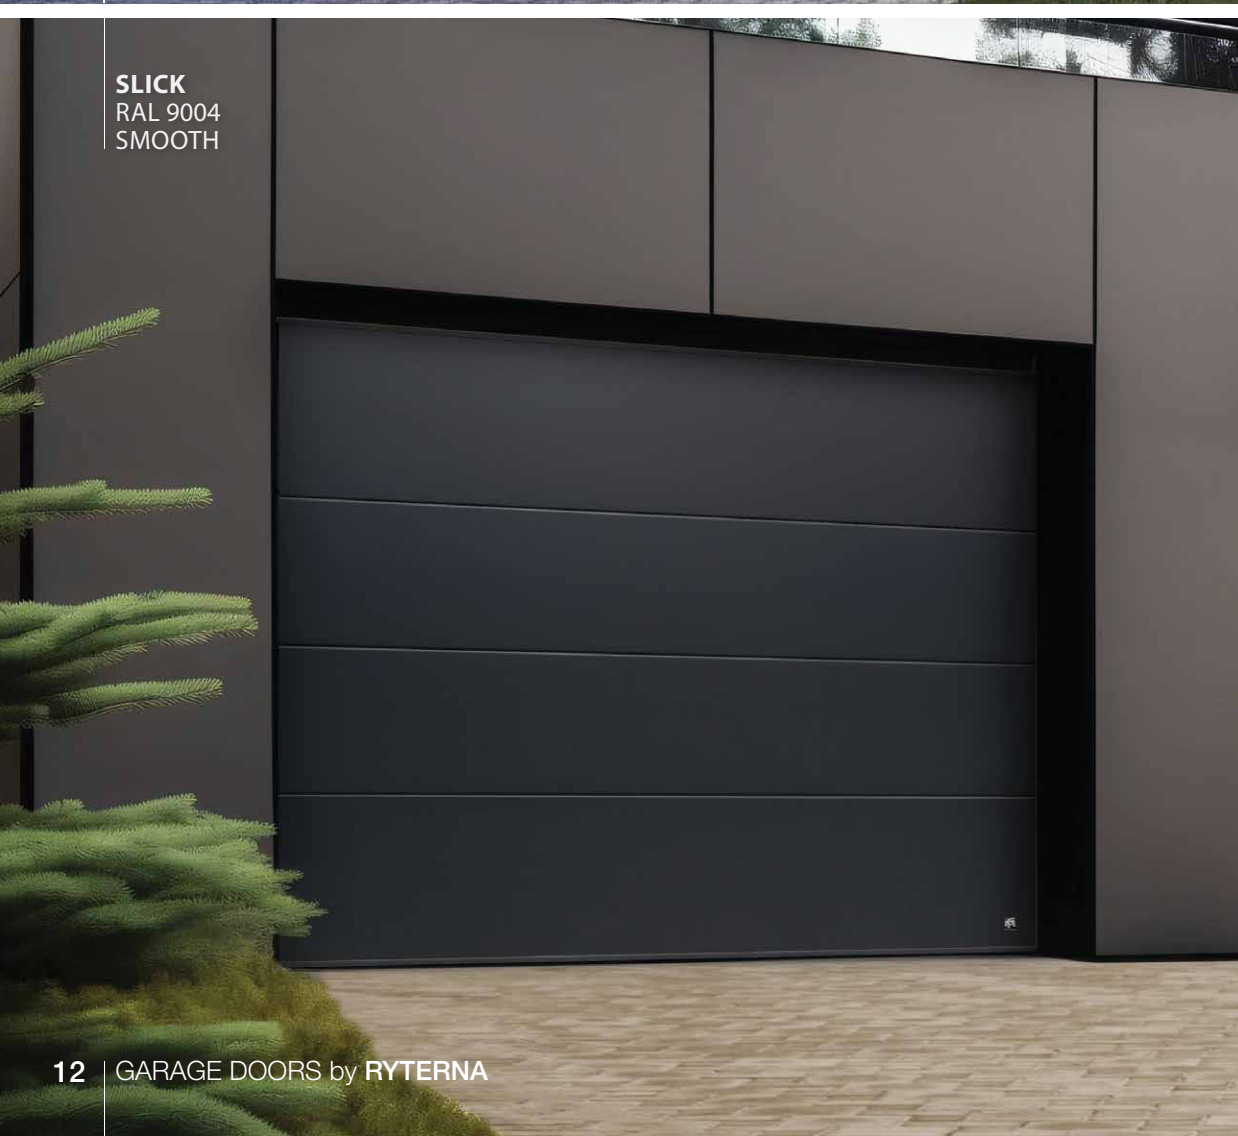

SLICK
RAL 9004
SMOOTH