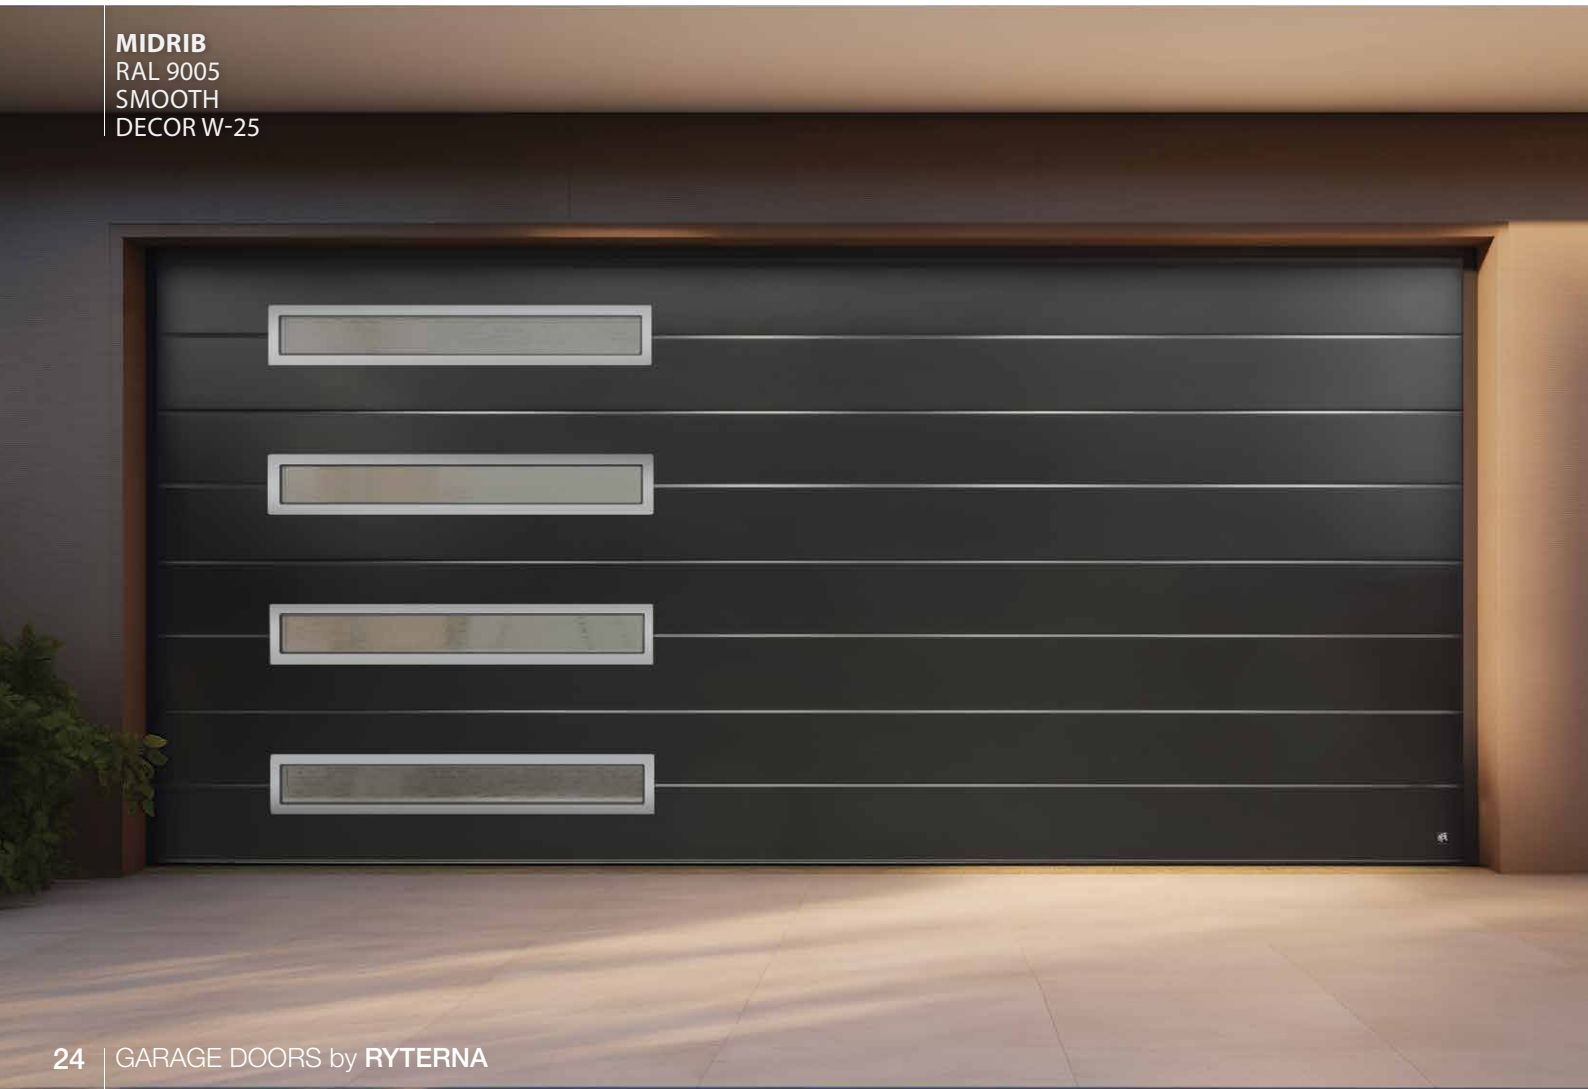

MIDRIB
DARK OAK
SMOOTH
VENTILATION GRILL