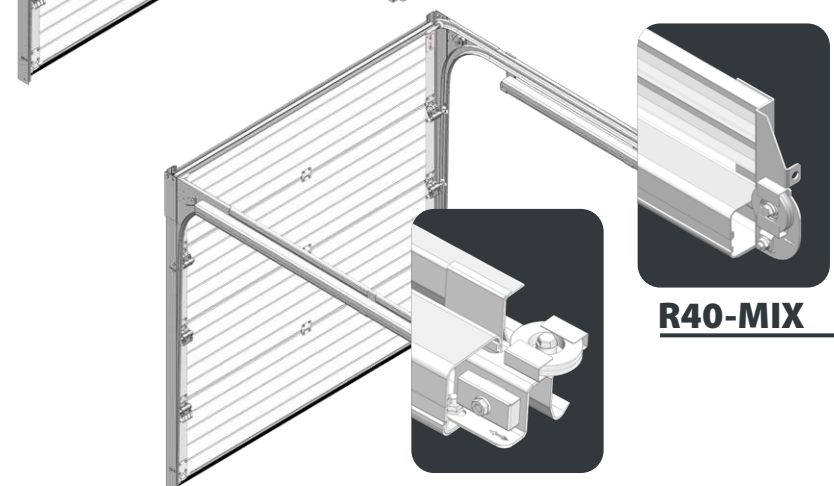

Optional electric operator for your additional convenience.

R40-TM

R40-SM

R40-UM

R40-MIX

1 Safe and reliable track system. Industrial grade tracks are designed for reliable and secure operation.

2 Whole perimeter rubber sealing makes the door energy efficient.