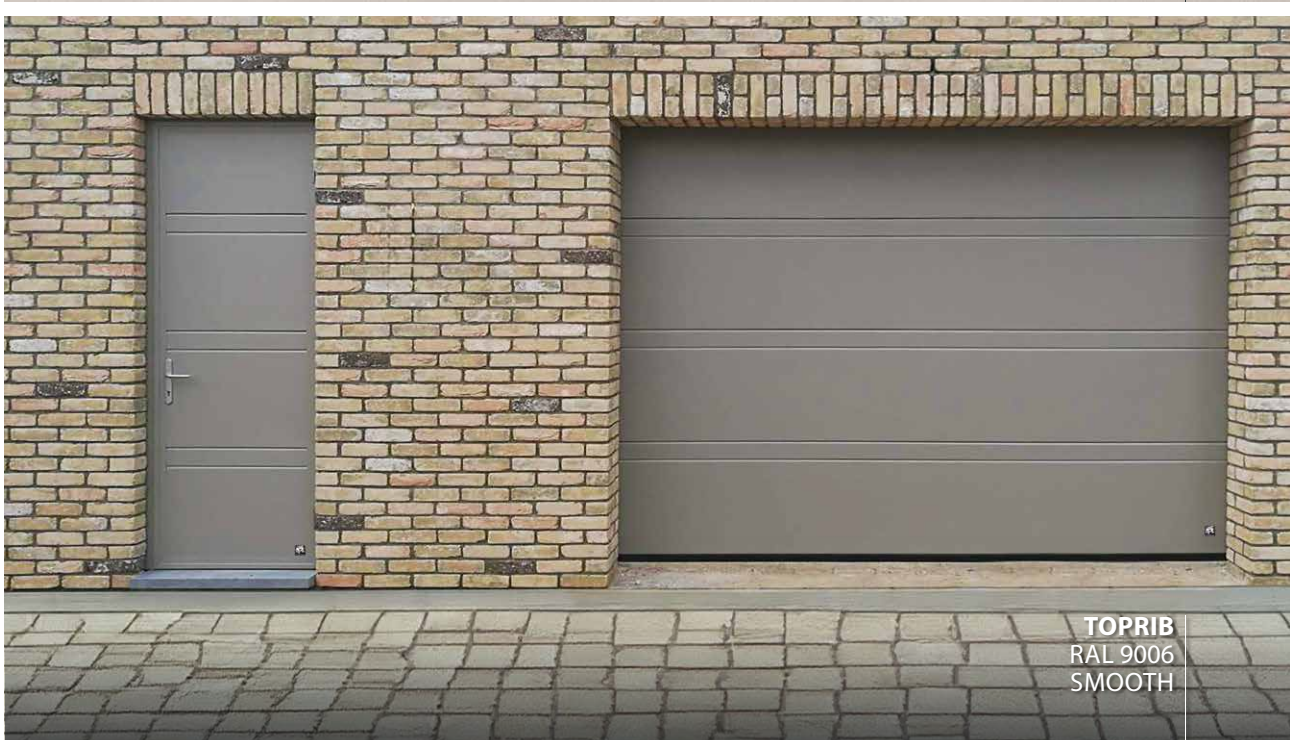

MIDRIB
RAL 3020
WOODGRAIN

SLICK
RAL 7016
SMOOTH

TOPRIB
RAL 9006
SMOOTH

SLIM-LINE
RAL 9006
SMOOTH
MATCHING COLOURS, MATT GLAZING

Wicket doors

Wicket doors are a very convenient option if garage door space is used for a hobby or as a utility room. Left or right handing, width up to 1.2 m and low threshold can turn your garage into a handy space.