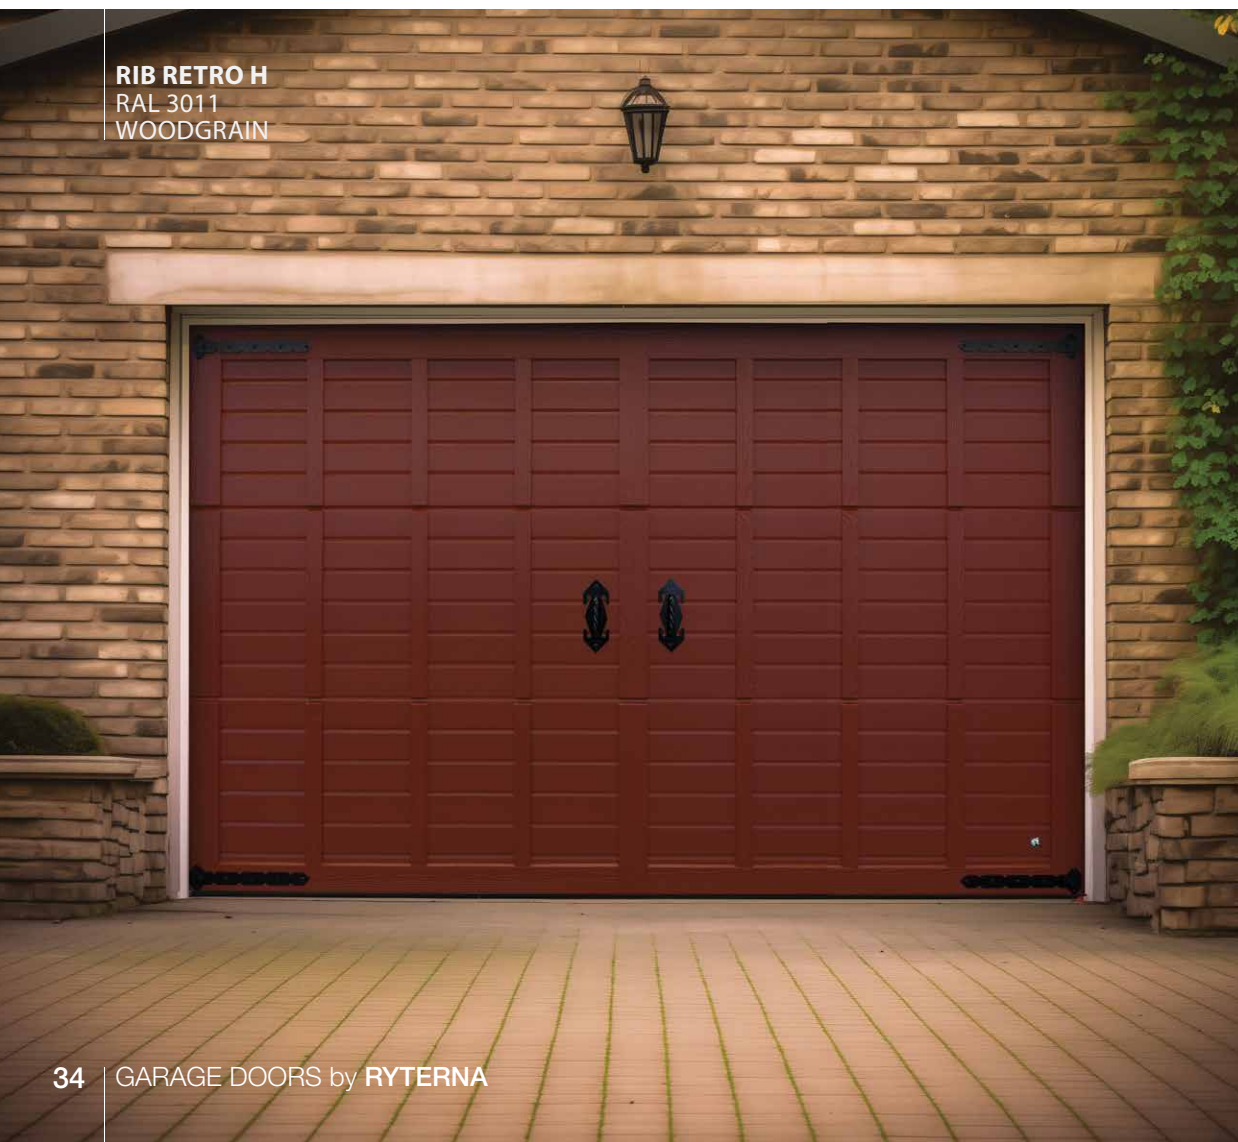

RIB RETRO H
RAL 3011
WOODGRAIN