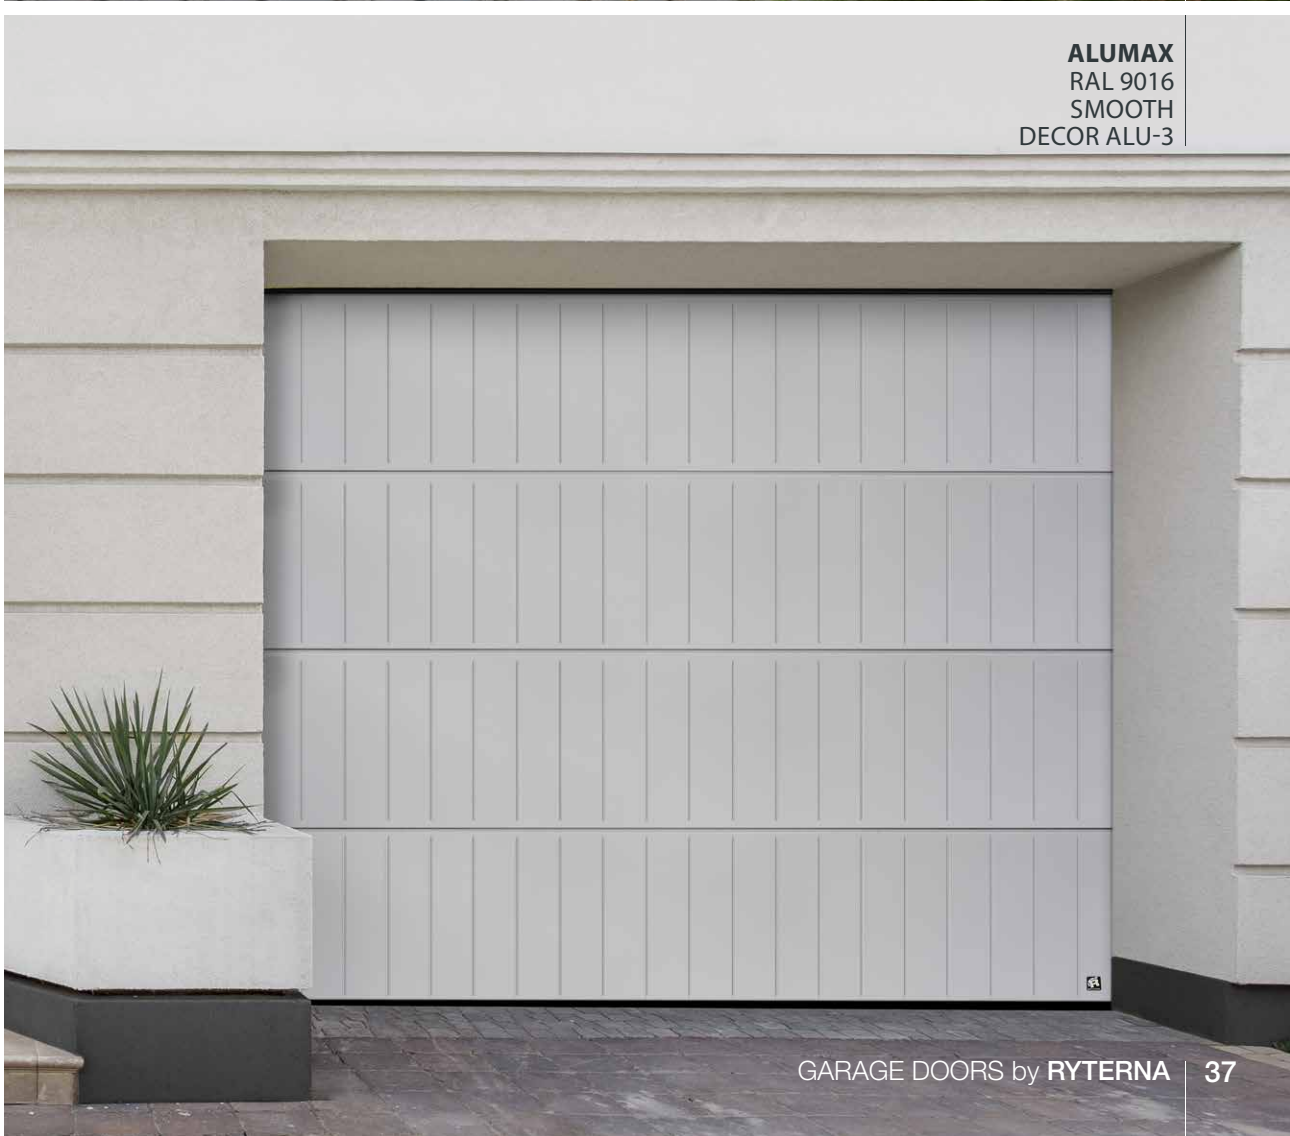

ALUMAX
RAL 8022
SMOOTH
DECOR ALU-5

ALUMAX
RAL 9016
SMOOTH
CUSTOM DECOR