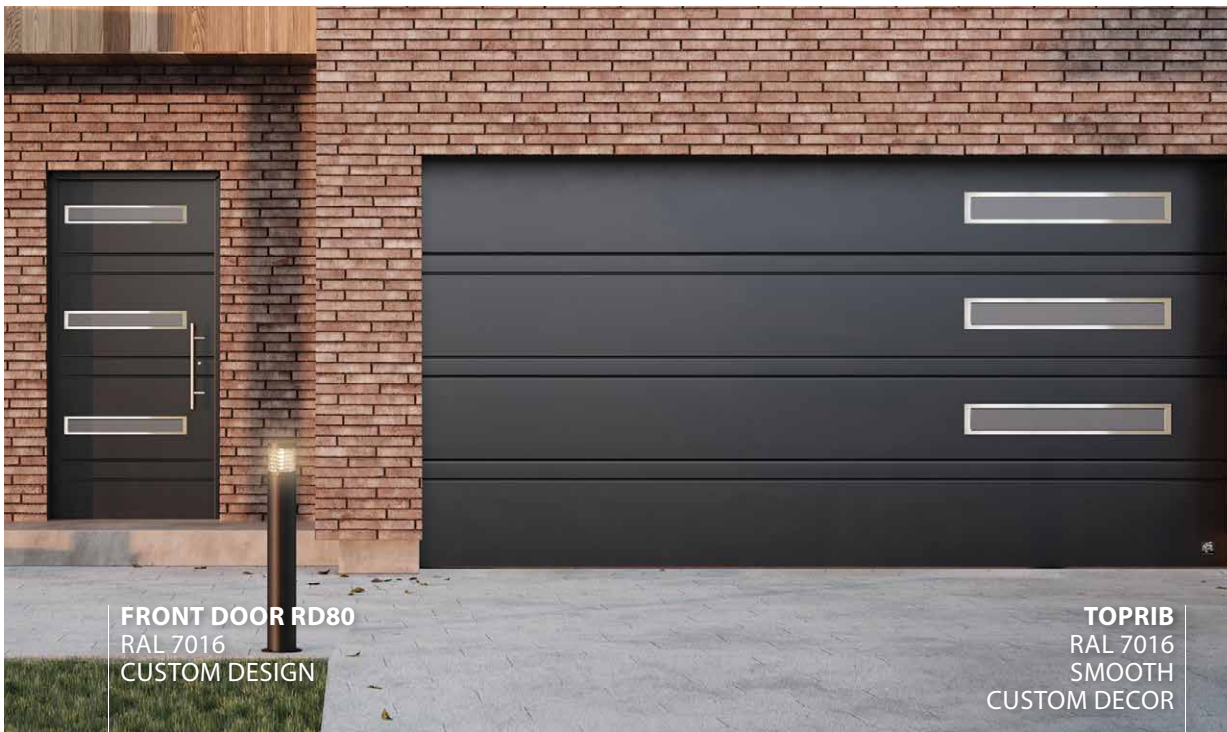

SLICK
RAL 7016
SMOOTH
CONCRETE IMAGE PANEL DECOR

FRONT DOOR RD80
RAL 7016
CONCRETE IMAGE PANEL DECOR
CUSTOM DESIGN

FRONT DOOR RD80
RAL 7016
WOOD IMAGE PANEL DECOR
CUSTOM DESIGN

ALUMAX
RAL 7016
SMOOTH
WOOD IMAGE PANEL DECOR