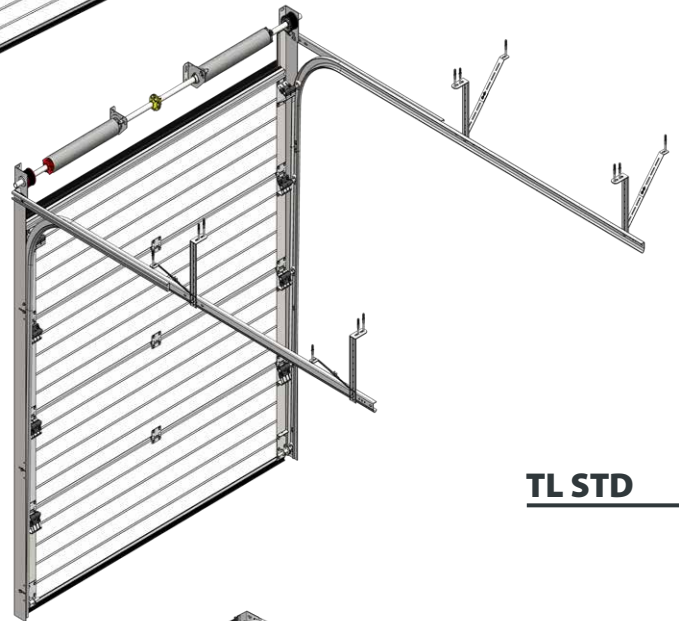

Hardware type TL

Components of our sectional garage doors have been developed and tested under the most demanding industrial conditions. Over decades of operations we have perfected every detail of our doors. We call it Intelligent Quality Control and it is a continuous process.

Torsion spring system expands the possibility to build door up to 12 metres wide with smooth and reliable operation.

Ball bearing rollers. Nylon coated rollers guarantee longer service and quiet operation.

Finger protection. Anti-pinching panels guarantee safe operation.

Side brackets with an adjustable roller carrier ensure the most efficient performance.

A convenient internal handle is located at the bottom corner and is very useful in case of manual operation.

Optional electric operator for your additional convenience.

TL STD