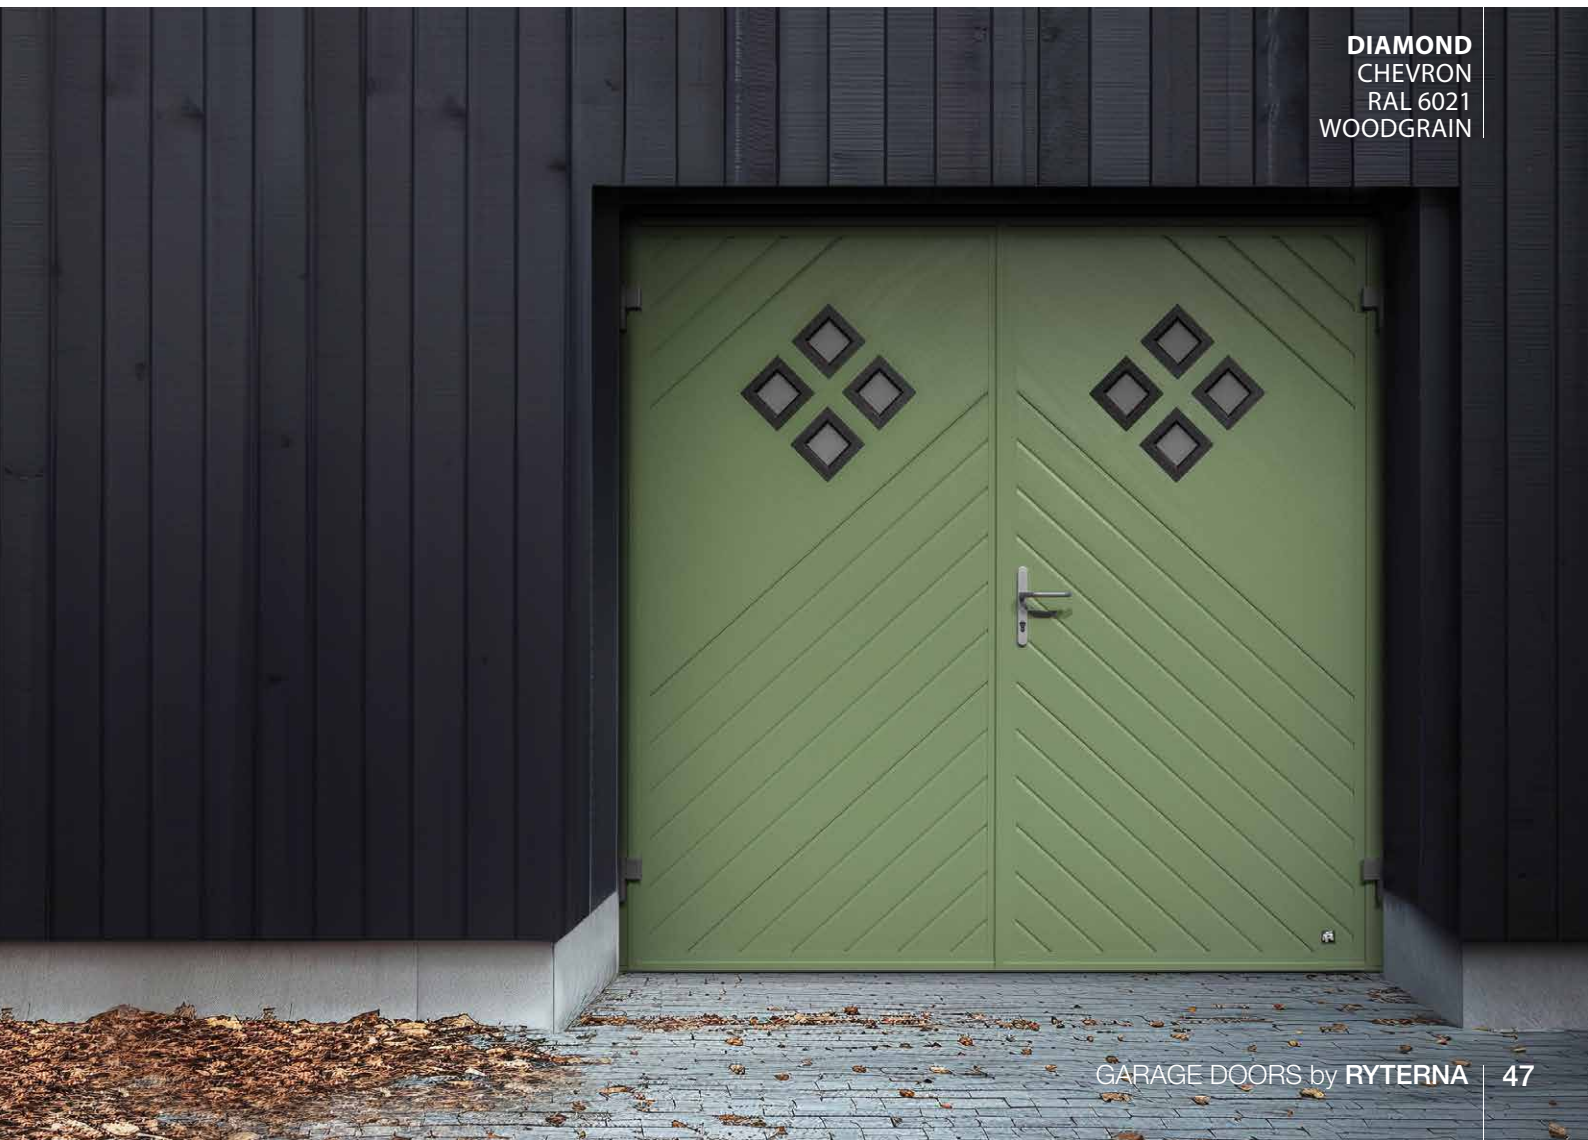

MODERN
RAL 9016
SMOOTH

SLICK
RAL 7016
SMOOTH

TRADITIONAL
RAL 7016
WOODGRAIN

DIAMOND
CHEVRON
RAL 6021
WOODGRAIN

Side hinged Thermo

Rain resistance
PN-EN12208:2001
Class 6A

Thermal transmittance
SH2T P 3000x2600 mm
~1.2 W/m²K