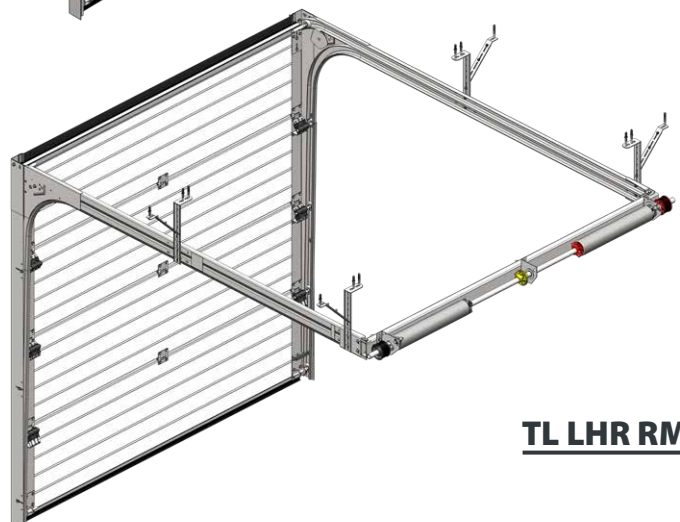

Hardware type TL

Components of our sectional garage doors have been developed and tested under the most demanding industrial conditions. Over decades of operations we have perfected every detail of our doors. We call it Intelligent Quality Control and it is a continuous process.

Torsion spring system expands the possibility to build door up to 12 metres wide with smooth and reliable operation.

Ball bearing rollers. Nylon coated rollers guarantee longer service and quiet operation.

Finger protection. Anti-pinching panels guarantee safe operation.

Side brackets with an adjustable roller carrier ensure the most efficient performance.

A convenient internal handle is located at the bottom corner and is very useful in case of manual operation.

Optional electric operator for your additional convenience.

TL LHR RM