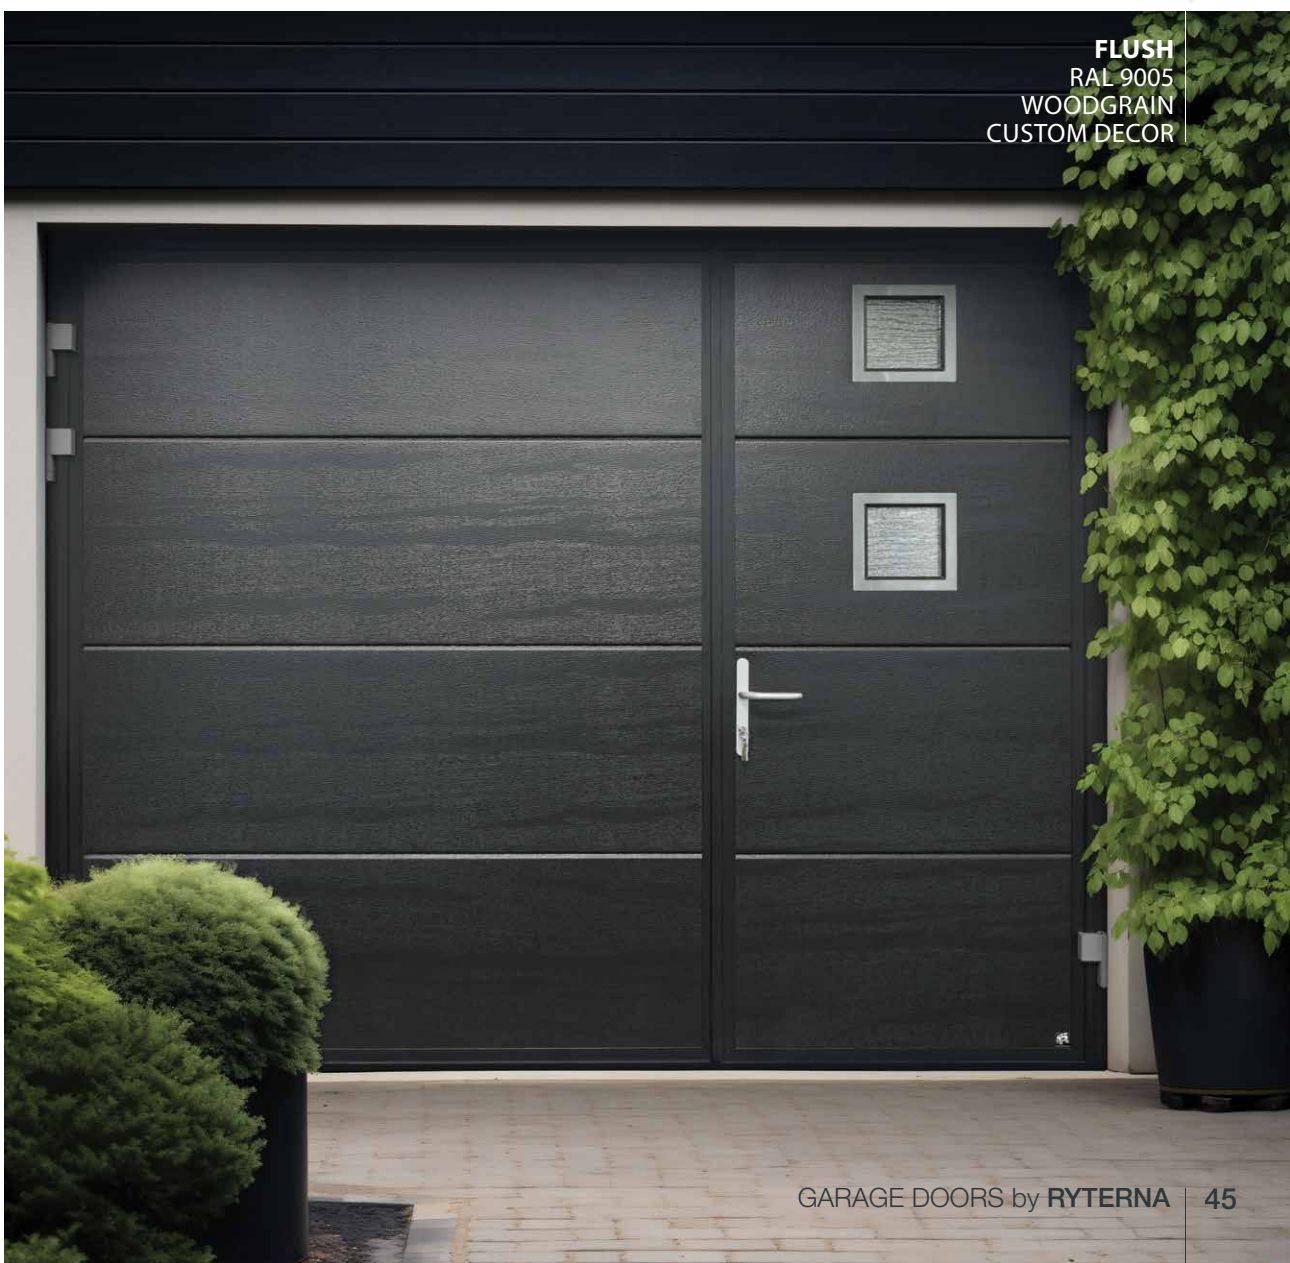

FLUSH
RAL 3003
WOODGRAIN
DECOR A-39