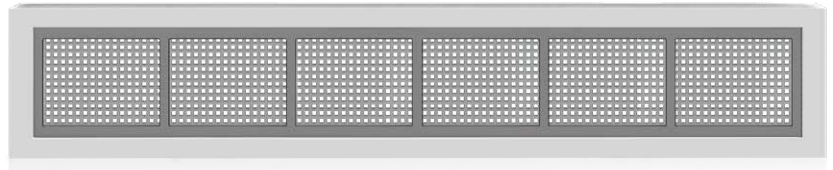

Fascia panels and installation frames

Vertical fascia panels

Horizontal fascia panels

ALU Lintel profile only
120 mm; 180 mm

Aluminium framing profile
85x40x40 mm

ALU frame (front installation)
Lintel + frame legs
Lintel 120 mm (suitable for LHR RM and R40)
Lintel 180 mm (suitable for LHR FM)
Frame legs 100 mm