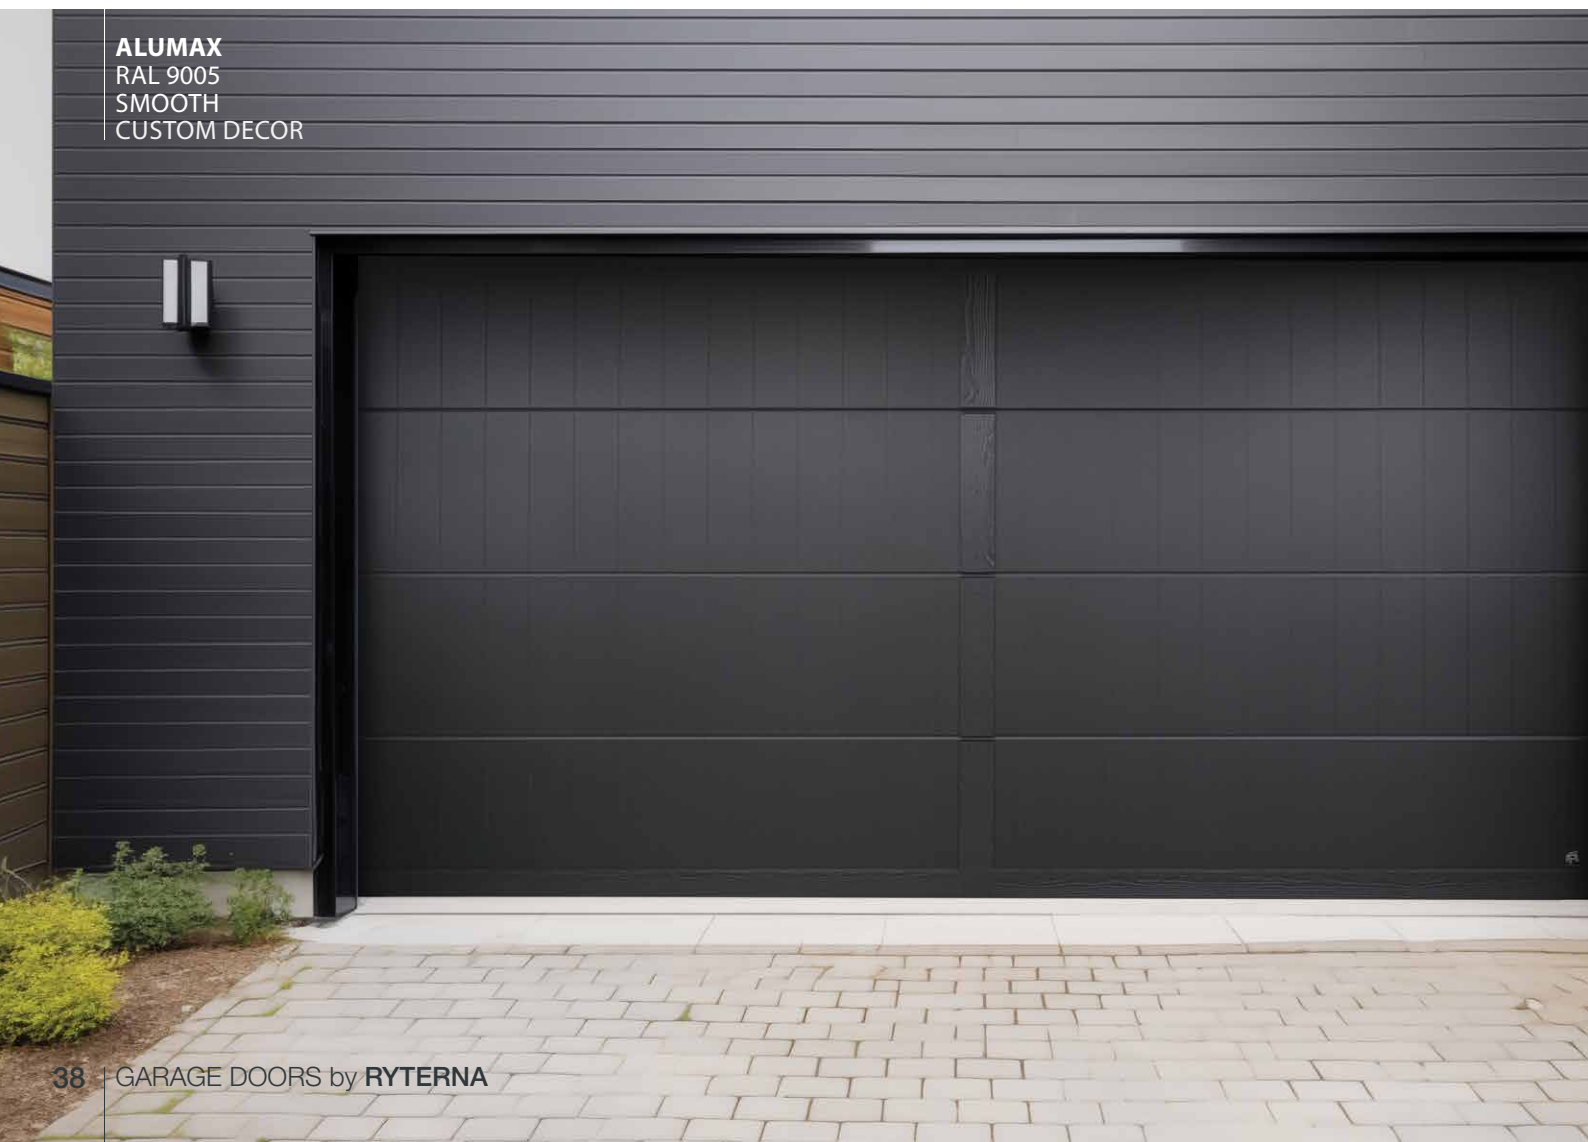

ALUMAX
RAL 7043
SMOOTH
CUSTOM DECOR