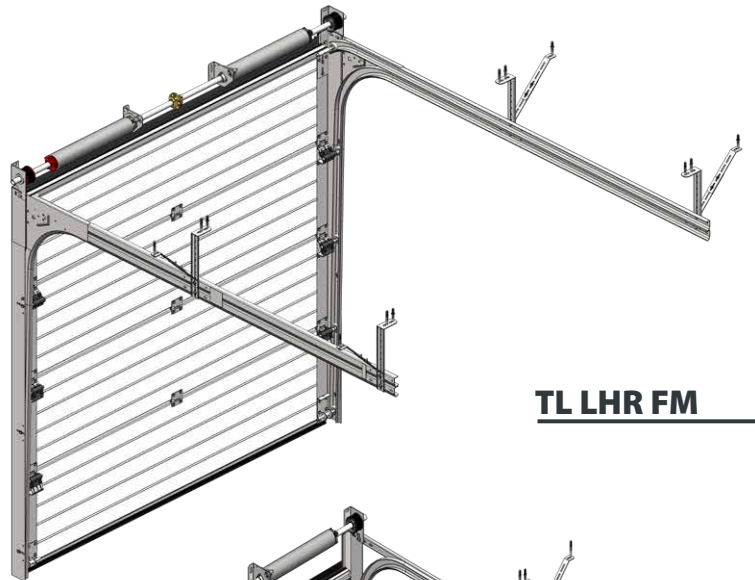

Hardware type TL

Components of our sectional garage doors have been developed and tested under the most demanding industrial conditions. Over decades of operations we have perfected every detail of our doors. We call it Intelligent Quality Control and it is a continuous process.

Torsion spring system expands the possibility to build door up to 12 metres wide with smooth and reliable operation.

Ball bearing rollers. Nylon coated rollers guarantee longer service and quiet operation.

Finger protection. Anti-pinching panels guarantee safe operation.

Side brackets with an adjustable roller carrier ensure the most efficient performance.

A convenient internal handle is located at the bottom corner and is very useful in case of manual operation.

Optional electric operator for your additional convenience.

TL LHR FM