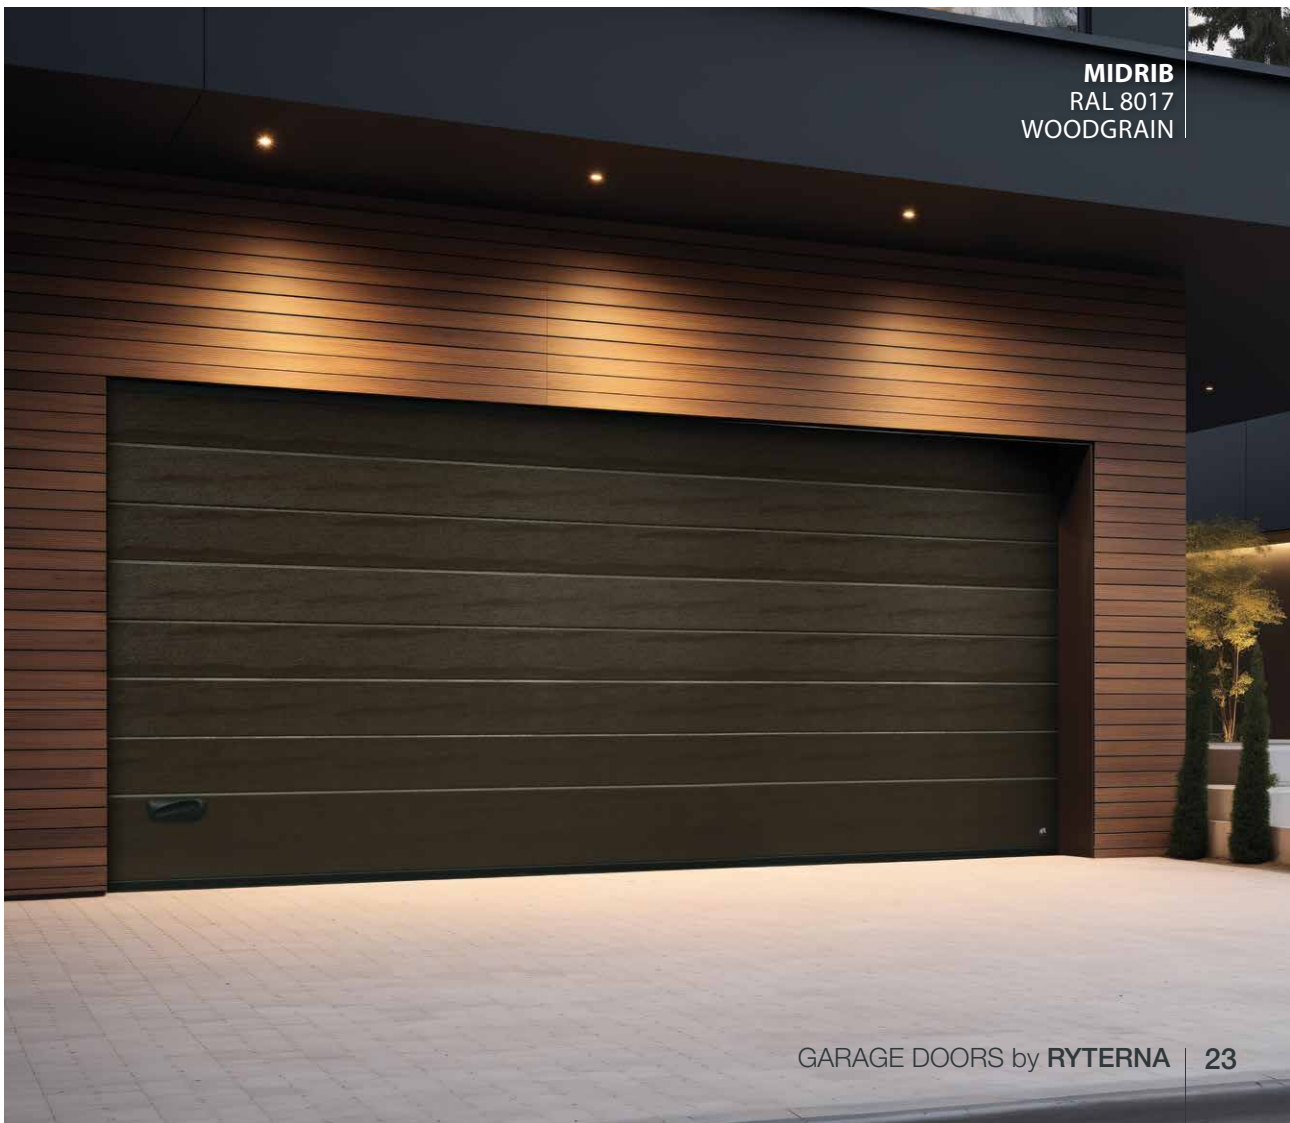

MIDRIB
RAL 6009
SMOOTH

MIDRIB
RAL 8017
WOODGRAIN