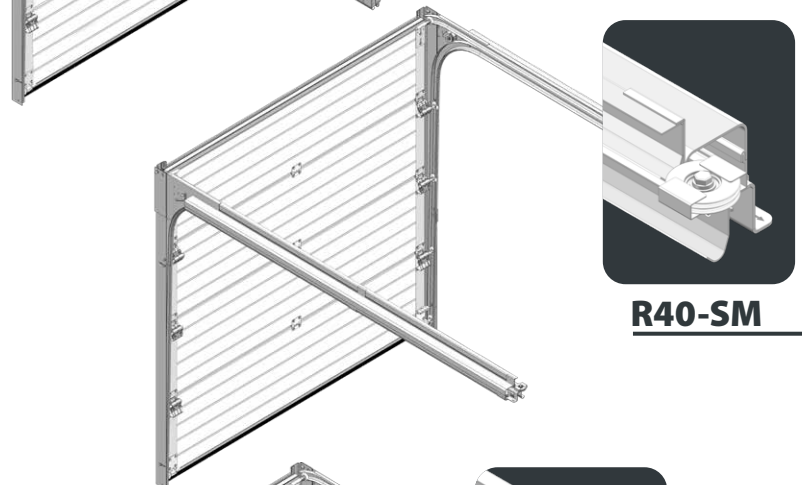

Hardware type R40

R40 sectional doors are customer and installer-friendly, requiring minimal headroom and side room. They are a perfect choice for both new-build and renovated houses.

Tension spring system can be fitted on the side, top or under the tracks. 4 spring system ensures safe and reliable operation.

Ball bearing rollers. Nylon coated rollers guarantee longer service and quiet operation.

Finger protection. Anti-pinching panels guarantee safe operation.

Side brackets with an adjustable roller carrier ensure the most efficient performance.

A convenient internal handle is located at the bottom corner and is very useful in case of manual operation.

Optional electric operator for your additional convenience.

R40-SM