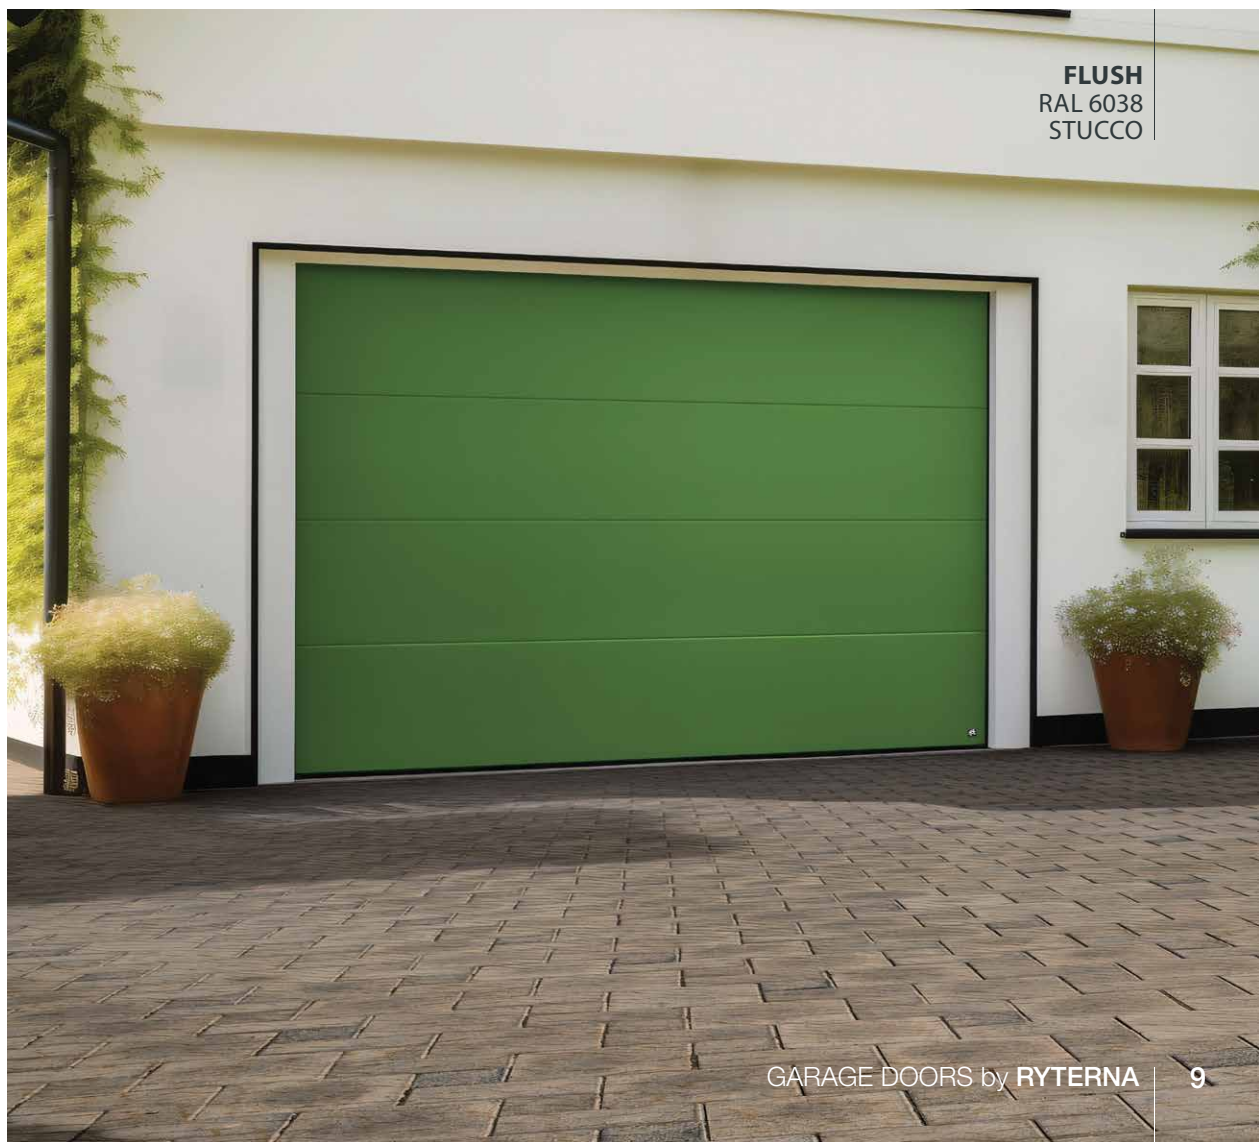

FLUSH
RAL 6038
STUCCO