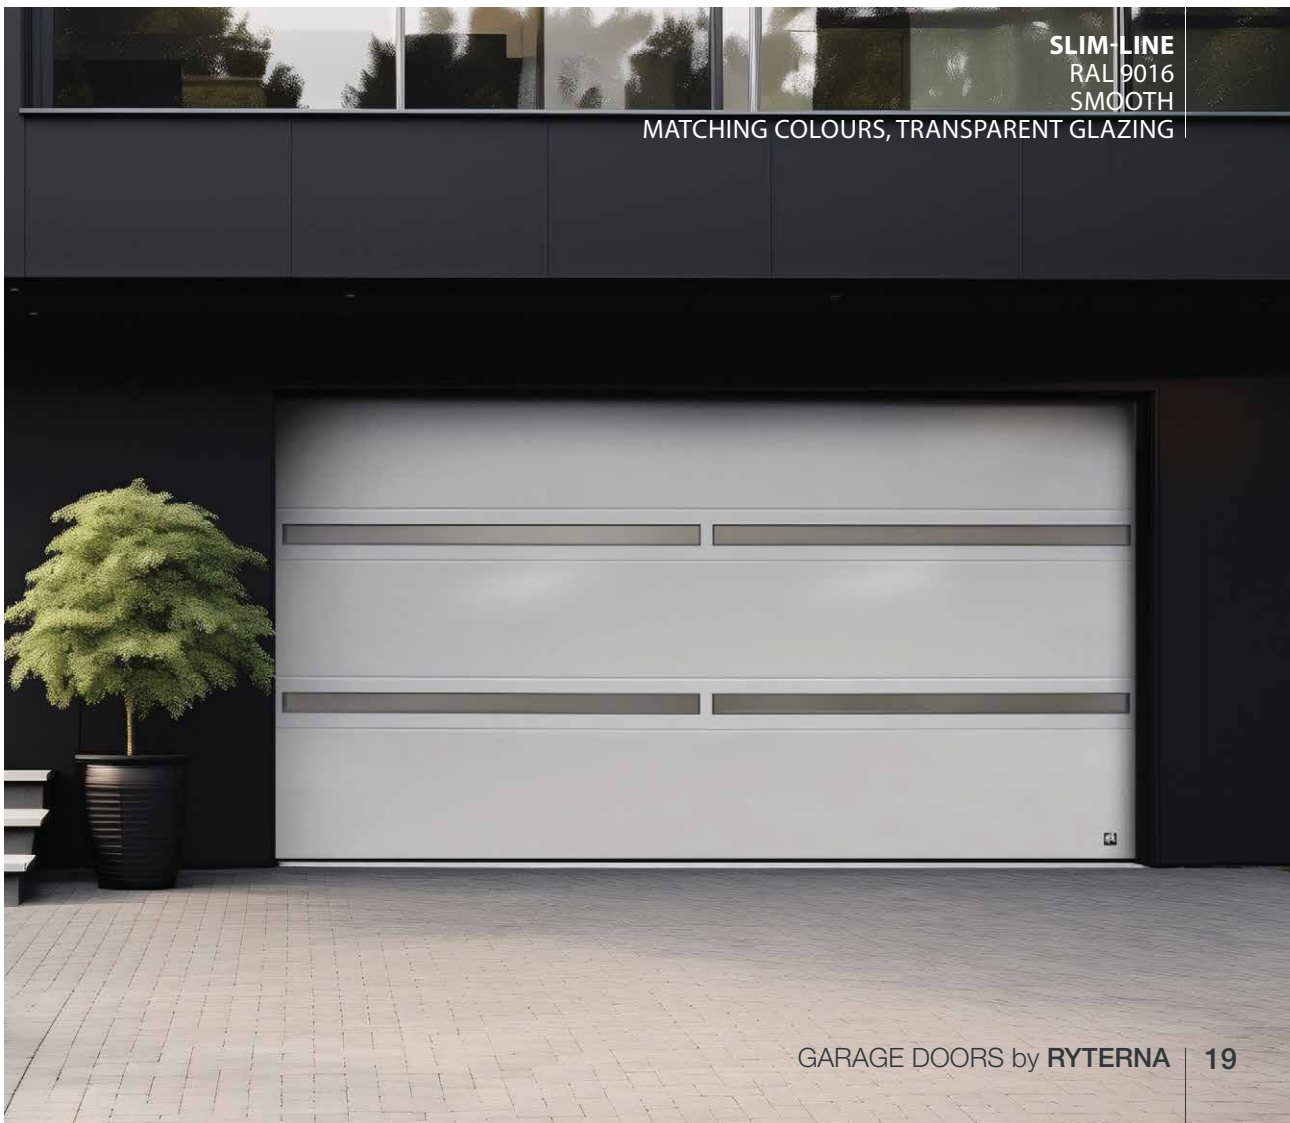

STANDARD
COLOURS

SLIM-LINE
RAL 9004
SMOOTH
MATCHING COLOURS, LED LIGHTING

SURFACE
TEXTURE

Smooth

SLIM-LINE
RAL 1013
SMOOTH
MIXED COLOUR (RAL 2004), MATT GLAZING

SLIM-LINE
RAL 9016
SMOOTH
MATCHING COLOURS, TRANSPARENT GLAZING