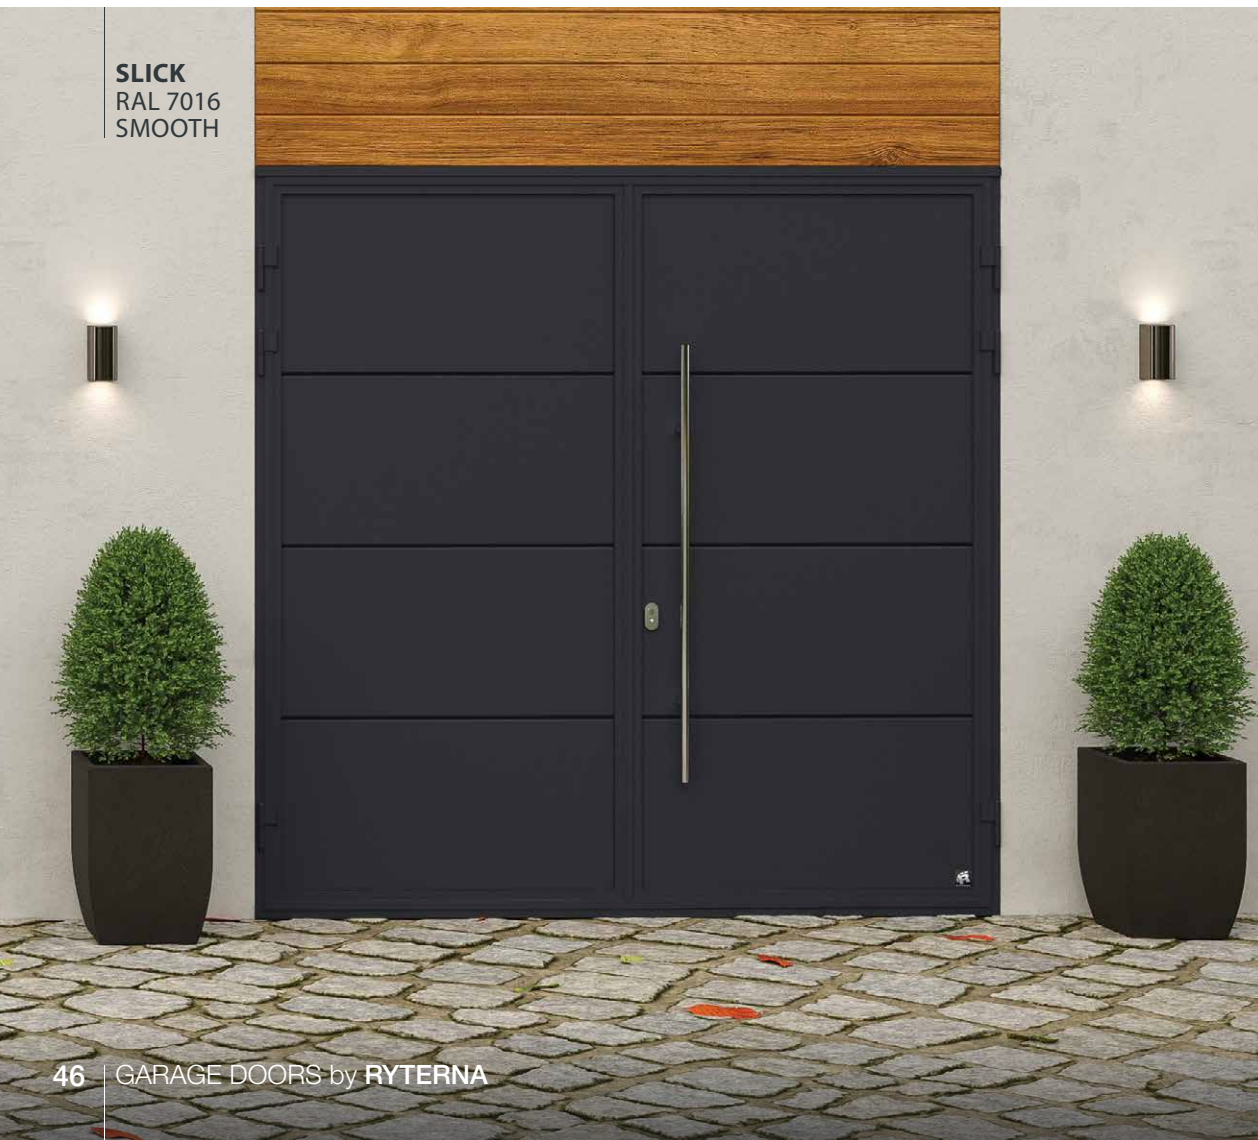

MODERN
RAL 9016
SMOOTH

SLICK
RAL 7016
SMOOTH