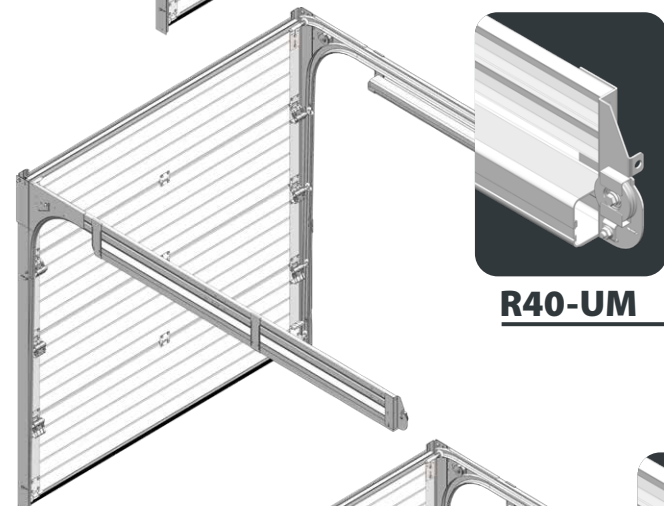

Hardware type R40

R40 sectional doors are customer and installer-friendly, requiring minimal headroom and side room. They are a perfect choice for both new-build and renovated houses.

Tension spring system can be fitted on the side, top or under the tracks. 4 spring system ensures safe and reliable operation.

Ball bearing rollers. Nylon coated rollers guarantee longer service and quiet operation.

Finger protection. Anti-pinching panels guarantee safe operation.

Side brackets with an adjustable roller carrier ensure the most efficient performance.

A convenient internal handle is located at the bottom corner and is very useful in case of manual operation.

Optional electric operator for your additional convenience.

R40-UM